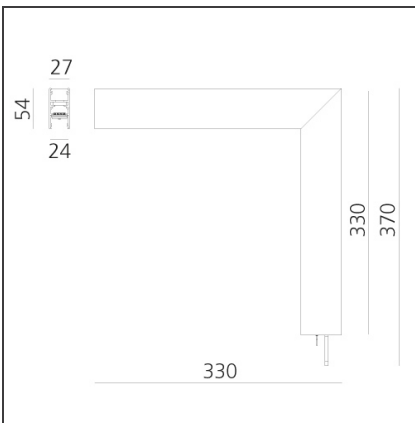

A.24 - Wall/Ceiling Diffused Emission - 90° Angle (perpendicular planes) - Direct Emission - 3000K - Brushed Silver

IP20 Dimmerable:

DESIGN BY

Carlotta de Bevilacqua

DESCRIPTION

TECHNICAL DRAWINGS

FEATURES

Article Code:	AQ31615	Series:	Indoor, 2018
Colour:	Brushed Silver	Emission:	Artemide Collection Direct
Installation:	Recessed, Wall, Suspension, Ceiling		
Environment:	Indoor		

DIMENSIONS

Length:	cm 31.5
Width:	cm 5.4
Height:	cm 31.5
Weight:	kg 0.9

INCLUDED SOURCES

Category:	LED	Color temperature (K):	3000K
Number:	1	Color Tolerance:	MacAdam 2SDCM
Watt:	16W	Service Life:	L70 (6K) 50000h
Type:	0		

LUMINAIRE

Watt:	16W	Delivered lumens output (lm):	1383lm
		CCT:	3000K
		CRI:	80

Notes

*Uses 1 DALI address. Each module, angle and curved elements are provided with mechanical and electrical joints and installation accessories. End caps have to be ordered separately. Opal diffusing screen has to be ordered separately. Depending on the driver, the product can be undimmable or dimmable DALI.