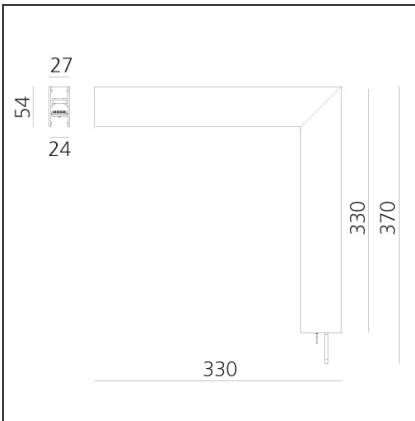

FEATURES

Article Code:	AQ31618	Series:	Indoor, 2018
Colour:	Brushed Copper	Emission:	Artemide Collection Direct
Installation:	Recessed, Wall, Suspension, Ceiling		
Environment:	Indoor		

DIMENSIONS

Length:	cm 31.5
Width:	cm 5.4
Height:	cm 31.5
Weight:	kg 0.9

INCLUDED SOURCES

Category:	LED	Color temperature (K):	3000K
Number:	1	Color Tolerance:	MacAdam 2SDCM
Watt:	16W	Service Life:	L70 (6K) 50000h
Type:	0		

LUMINAIRE

Watt:	16W	Delivered lumens output (lm):	1383lm
		CCT:	3000K
		CRI:	80

Notes

*Uses 1 DALI address. Each module, angle and curved elements are provided with mechanical and electrical joints and installation accessories. End caps have to be ordered separately. Opal diffusing screen has to be ordered separately. Depending on the driver, the product can be undimmable or dimmable DALI.