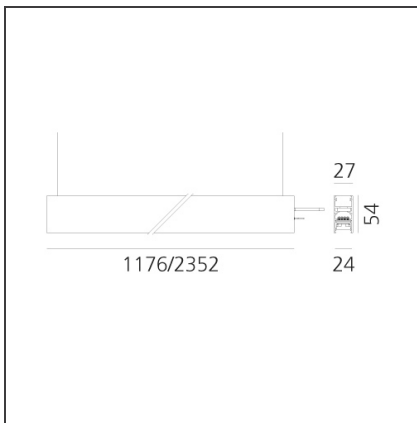

TECHNICAL DRAWINGS

FEATURES

Article Code:	AQ44318	Series:	Indoor, 2018
Colour:	Brushed Copper	Emission:	Artemide Collection Direct
Installation:	Recessed, Wall, Suspension, Ceiling		
Environment:	Indoor		

DIMENSIONS

Length:	cm 235.2
Width:	cm 2.7
Height:	cm 5.4
Weight:	kg 2.7

INCLUDED SOURCES

Category:	LED	Color temperature (K):	4000K
Number:	1	CRI:	90
Watt:	50W		
Type:	0		

LUMINAIRE

Watt:	50W	Delivered lumens output (lm):	3704lm
		CCT:	4000K
		CRI:	80

Notes

*Uses 2 DALI addresses. Each module, angle and curved elements are provided with mechanical and electrical joints and installation accessories. 1 suspension cable is also included. End caps have to be ordered separately. Sharping kit (louvres and covers) has to be ordered separately. Depending on the driver, the product can be undimmable or dimmable DALI.