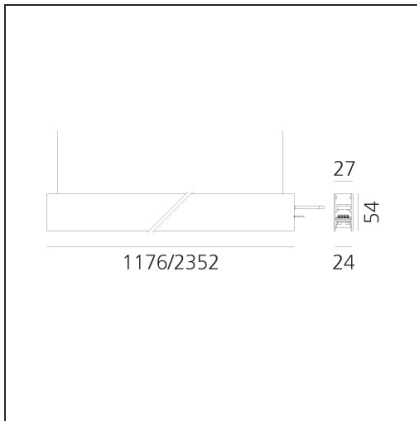

TECHNICAL DRAWINGS

FEATURES

Article Code:	AQ44215	Series:	Indoor, 2018
Colour:	Brushed Silver		Artemide Collection
Installation:	Recessed, Wall, Suspension, Ceiling	Emission:	Direct
Environment:	Indoor		

DIMENSIONS

Length:	cm 235.2
Width:	cm 2.7
Height:	cm 5.4
Weight:	kg 2.7

INCLUDED SOURCES

Category:	LED	Color temperature (K):	3000K
Number:	1	CRI:	90
Watt:	50W		
Type:	0		

LUMINAIRE

Watt:	46W	Delivered lumens output (lm):	3461lm
		CCT:	3000K
		CRI:	80

Notes

*Uses 2 DALI addresses. Each module, angle and curved elements are provided with mechanical and electrical joints and installation accessories. 1 suspension cable is also included. End caps have to be ordered separately. Sharping kit (louvres and covers) has to be ordered separately. Depending on the driver, the product can be undimmable or dimmable DALI.