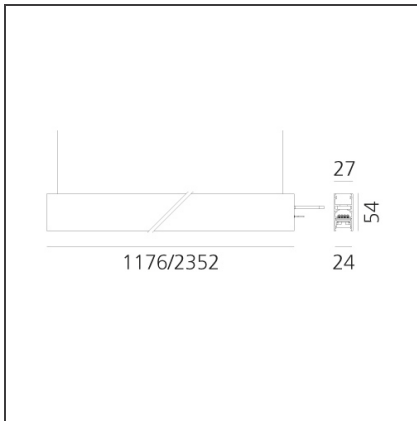

TECHNICAL DRAWINGS

FEATURES

Article Code:	AQ44204	Series:	Indoor, 2018
Colour:	Black	Emission:	Artemide Collection Direct
Installation:	Recessed, Wall, Suspension, Ceiling		
Environment:	Indoor		

DIMENSIONS

Length:	cm 235.2
Width:	cm 2.7
Height:	cm 5.4
Weight:	kg 2.7

INCLUDED SOURCES

Category:	LED	Color temperature (K):	3000K
Number:	1	CRI:	90
Watt:	50W		
Type:	0		

LUMINAIRE

Watt:	50W	Delivered lumens output (lm):	3461lm
		CCT:	3000K
		CRI:	80

Notes

*Uses 2 DALI addresses. Each module, angle and curved elements are provided with mechanical and electrical joints and installation accessories. 1 suspension cable is also included. End caps have to be ordered separately. Sharping kit (louvres and covers) has to be ordered separately.