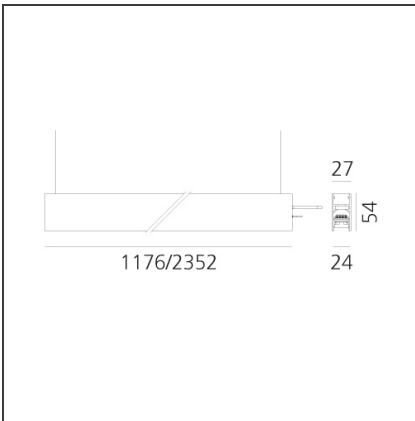

TECHNICAL DRAWINGS

FEATURES

Article Code:	AQ42315	Series:	Indoor, 2018
Colour:	Brushed Silver	Emission:	Artemide Collection Direct
Installation:	Recessed, Wall, Suspension, Ceiling		
Environment:	Indoor		

DIMENSIONS

Length:	cm 235.2
Width:	cm 2.7
Height:	cm 5.4
Weight:	kg 2.7

INCLUDED SOURCES

Category:	LED	Color temperature (K):	4000K
Number:	1	CRI:	90
Watt:	50W		
Type:	0		

LUMINAIRE

Watt:	50W	Delivered lumens output (lm):	3485lm
		CCT:	4000K
		CRI:	80

Notes

*Uses 2 DALI addresses. Each module, angle and curved elements are provided with mechanical and electrical joints and installation accessories. 1 suspension cable is also included. End caps have to be ordered separately. Sharping kit (louvres and covers) has to be ordered separately.