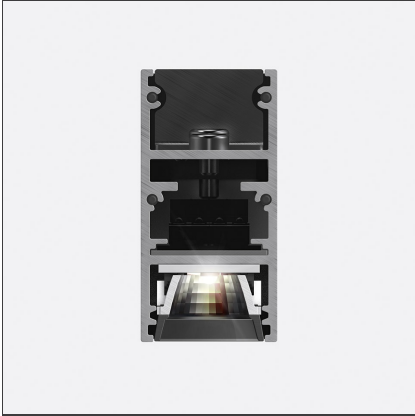

A.24 - Suspension Sharping Emission - Track - Direct Emission - 2352mm - 24° - 4000K - Brushed Silver

IP20   Dimmerable: 

DESIGN BY

Carlotta de Bevilacqua

DESCRIPTION

A.24 is an open platform. A single intelligent profile generates three light performances while following the architecture with continuity, freedom and exibility. It is a fluid system that harbours a patented optoelectronic technology.

TECHNICAL DRAWINGS

FEATURES

Article Code:	AQ42315	Series:	Indoor, 2018
Colour:	Brushed Silver	Emission:	Artemide Collection Direct
Installation:	Recessed, Wall, Suspension, Ceiling		
Environment:	Indoor		

DIMENSIONS

Length:	cm 235.2
Width:	cm 2.7
Height:	cm 5.4
Weight:	kg 2.7

INCLUDED SOURCES

Category:	LED	Color temperature (K):	4000K
Number:	1	CRI:	90
Watt:	50W		
Type:	0		

LUMINAIRE

Watt:	50W	Delivered lumens output (lm):	3485lm
		CCT:	4000K
		CRI:	80

ACCESSORIES

Suspension Accessories - Recessed Power Supply Kit For Suspension Modules (230VAC-48VDC 240W DALI) - White
AQ15401

240W Bare power supply + plug 230VAC-48VDC IP20 - Undimmable (for dimmable version to be combined with "DALI-Selv interface")
AQ18000