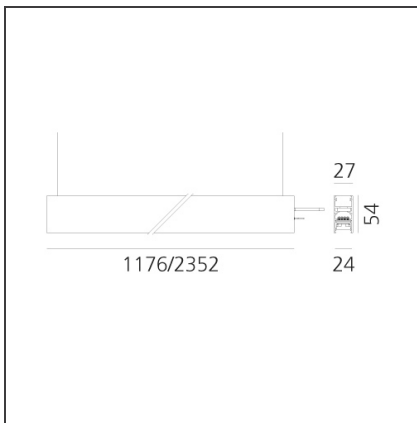

TECHNICAL DRAWINGS

FEATURES

Article Code:	AQ42501	Series:	Indoor, 2018
Colour:	White		Artemide Collection
Installation:	Recessed, Wall, Suspension, Ceiling	Emission:	Direct
Environment:	Indoor		

DIMENSIONS

Length:	cm 235.2
Width:	cm 2.7
Height:	cm 5.4
Weight:	kg 2.7

INCLUDED SOURCES

Category:	LED	Color temperature (K):	2700K
Number:	1	Color Tolerance:	MacAdam 2SDCM
Watt:	50W	Service Life:	L70 (6K) 50000h
Type:	0		

LUMINAIRE

Watt:	50W	Delivered lumens output (lm):	3056lm
		CCT:	2700K
		CRI:	90

Notes

*Uses 2 DALI addresses. Each module, angle and curved elements are provided with mechanical and electrical joints and installation accessories. 1 suspension cable is also included. End caps have to be ordered separately. Sharping kit (louvres and covers) has to be ordered separately. Depending on the driver, the product can be undimmable or dimmable DALI.