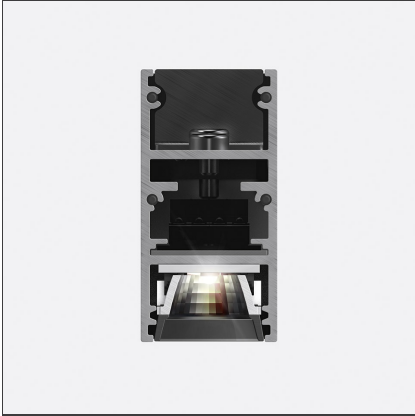

A.24 - Suspension Sharping Emission - Track - Direct Emission - 2352mm - 24° - 2700K - Black

IP20   Dimmerable: 

TECHNICAL DRAWINGS

DESIGN BY

Carlotta de Bevilacqua

DESCRIPTION

A.24 is an open platform. A single intelligent profile generates three light performances while following the architecture with continuity, freedom and exibility. It is a fluid system that harbours a patented optoelectronic technology.

FEATURES

Article Code:	AQ42504	Series:	Indoor, 2018
Colour:	Black	Emission:	Artemide Collection Direct
Installation:	Recessed, Wall, Suspension, Ceiling		
Environment:	Indoor		

DIMENSIONS

Length:	cm 235.2
Width:	cm 2.7
Height:	cm 5.4
Weight:	kg 2.7

Notes

*Uses 2 DALI addresses. Each module, angle and curved elements are provided with mechanical and electrical joints and installation accessories. 1 suspension cable is also included. End caps have to be ordered separately. Sharping kit (louvres and covers) has to be ordered separately.