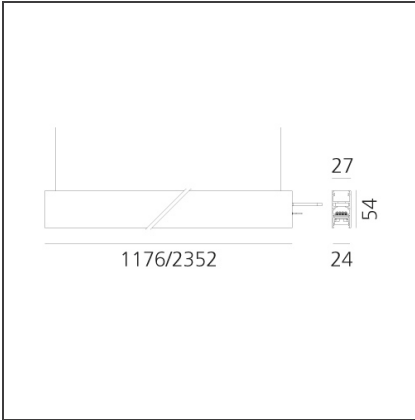

A.24 - Suspension Sharping Emission - Track - Direct Emission - 2352mm - 24° - 2700K - Black

IP20   Dimmerable: 

TECHNICAL DRAWINGS

DESIGN BY

Carlotta de Bevilacqua

DESCRIPTION

A.24 is an open platform. A single intelligent profile generates three light performances while following the architecture with continuity, freedom and exibility. It is a fluid system that harbours a patented optoelectronic technology.

FEATURES

Article Code:	AQ42504	Series:	Indoor, 2018
Colour:	Black	Emission:	Artemide Collection Direct
Installation:	Recessed, Wall, Suspension, Ceiling		
Environment:	Indoor		

DIMENSIONS

Length:	cm 235.2
Width:	cm 2.7
Height:	cm 5.4
Weight:	kg 2.7