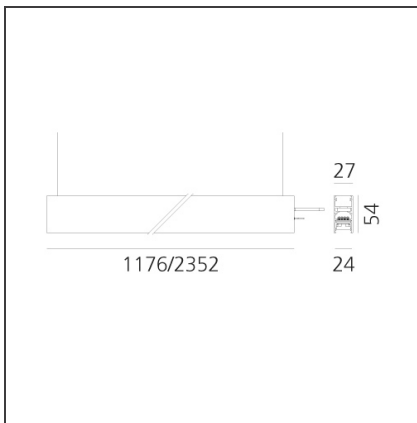

TECHNICAL DRAWINGS

FEATURES

Article Code:	AQ44001	Series:	Indoor, 2018
Colour:	White	Emission:	Artemide Collection Direct
Installation:	Recessed, Wall, Suspension, Ceiling		
Environment:	Indoor		

DIMENSIONS

Length:	cm 117.6
Width:	cm 2.7
Height:	cm 5.4
Weight:	kg 1.4

INCLUDED SOURCES

Category:	LED	Color temperature (K):	3000K
Number:	1	CRI:	90
Watt:	25W		
Type:	0		

LUMINAIRE

Watt:	22W	Delivered lumens output (lm):	1731lm
		CCT:	3000K
		CRI:	80

Notes

*Uses 1 DALI address. Each module, angle and curved elements are provided with mechanical and electrical joints and installation accessories. 1 suspension cable is also included. End caps have to be ordered separately. Sharping kit (louvres and covers) has to be ordered separately. Depending on the driver, the product can be undimmable or dimmable DALI.