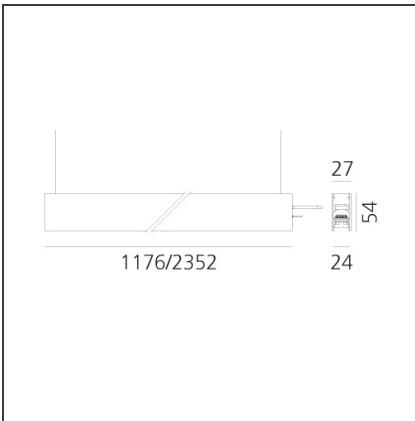

TECHNICAL DRAWINGS

FEATURES

Article Code:	AQ44401	Series:	Indoor, 2018
Colour:	White	Emission:	Artemide Collection Direct
Installation:	Recessed, Wall, Suspension, Ceiling		
Environment:	Indoor		

DIMENSIONS

Length:	cm 117.6
Width:	cm 2.7
Height:	cm 5.4
Weight:	kg 1.4

INCLUDED SOURCES

Category:	LED	Color temperature (K):	2700K
Number:	1	Color Tolerance:	MacAdam 2SDCM
Watt:	25W	Service Life:	L70 (6K) 50000h
Type:	0		

LUMINAIRE

Watt:	25W	Delivered lumens output (lm):	1624lm
		CCT:	2700K
		CRI:	90

Notes

*Uses 1 DALI address. Each module, angle and curved elements are provided with mechanical and electrical joints and installation accessories. 1 suspension cable is also included. End caps have to be ordered separately. Sharping kit (louvres and covers) has to be ordered separately. Depending on the driver, the product can be undimmable or dimmable DALI.