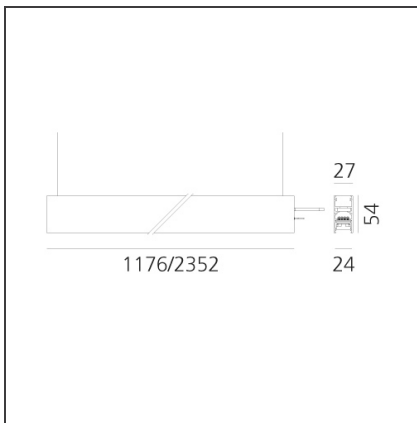

TECHNICAL DRAWINGS

FEATURES

Article Code:	AQ42115	Series:	Indoor, 2018
Colour:	Brushed Silver	Emission:	Artemide Collection Direct
Installation:	Recessed, Wall, Suspension, Ceiling		
Environment:	Indoor		

DIMENSIONS

Length:	cm 117.6
Width:	cm 2.7
Height:	cm 5.4
Weight:	kg 1.4

INCLUDED SOURCES

Category:	LED	Color temperature (K):	4000K
Number:	1	CRI:	90
Watt:	25W		
Type:	0		

LUMINAIRE

Watt:	25W	Delivered lumens output (lm):	1742lm
		CCT:	4000K
		CRI:	80

Notes

*Uses 1 DALI address. Each module, angle and curved elements are provided with mechanical and electrical joints and installation accessories. 1 suspension cable is also included. End caps have to be ordered separately. Sharping kit (louvres and covers) has to be ordered separately. Depending on the driver, the product can be undimmable or dimmable DALI.