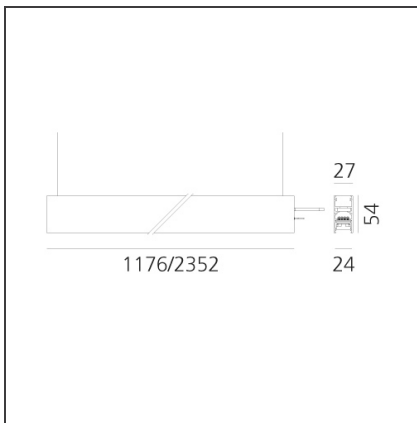

TECHNICAL DRAWINGS

FEATURES

Article Code:	AQ42015	Series:	Indoor, 2018
Colour:	Brushed Silver	Emission:	Artemide Collection Direct
Installation:	Recessed, Wall, Suspension, Ceiling		
Environment:	Indoor		

DIMENSIONS

Length:	cm 117.6
Width:	cm 2.7
Height:	cm 5.4
Weight:	kg 1.4

INCLUDED SOURCES

Category:	LED	Color temperature (K):	3000K
Number:	1	CRI:	90
Watt:	25W		
Type:	0		

LUMINAIRE

Watt:	25W	Delivered lumens output (lm):	1628lm
		CCT:	3000K
		CRI:	80

Notes

*Uses 1 DALI address. Each module, angle and curved elements are provided with mechanical and electrical joints and installation accessories. 1 suspension cable in also included. End caps have to be ordered separately. Sharping kit (louvres and covers) has to be ordered separately. Depending on the driver, the product can be undimmable or dimmable DALI.