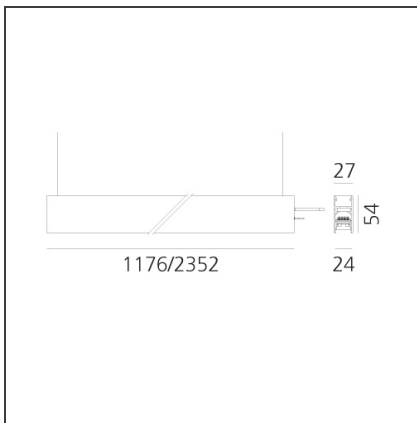

TECHNICAL DRAWINGS

FEATURES

Article Code:	AQ42018	Series:	Indoor, 2018
Colour:	Brushed Copper	Emission:	Artemide Collection Direct
Installation:	Recessed, Wall, Suspension, Ceiling		
Environment:	Indoor		

DIMENSIONS

Length:	cm 117.6
Width:	cm 2.7
Height:	cm 5.4
Weight:	kg 1.4

INCLUDED SOURCES

Category:	LED	Color temperature (K):	3000K
Number:	1	CRI:	90
Watt:	25W		
Type:	0		

LUMINAIRE

Watt:	25W	Delivered lumens output (lm):	1628lm
		CCT:	3000K
		CRI:	80

Notes

*Uses 1 DALI address. Each module, angle and curved elements are provided with mechanical and electrical joints and installation accessories. 1 suspension cable is also included. End caps have to be ordered separately. Sharping kit (louvres and covers) has to be ordered separately. Depending on the driver, the product can be undimmable or dimmable DALI.