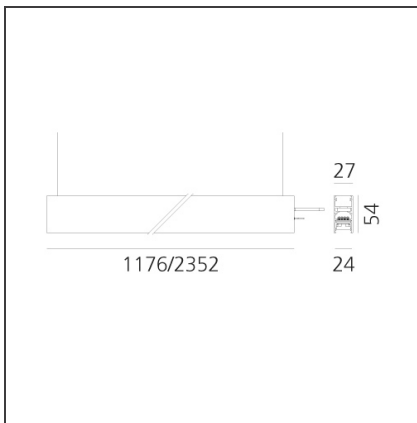

TECHNICAL DRAWINGS

FEATURES

Article Code:	AQ42401	Series:	Indoor, 2018
Colour:	White		Artemide Collection
Installation:	Recessed, Wall, Suspension, Ceiling	Emission:	Direct
Environment:	Indoor		

DIMENSIONS

Length:	cm 117.6
Width:	cm 2.7
Height:	cm 5.4
Weight:	kg 1.4

INCLUDED SOURCES

Category:	LED	Color temperature (K):	2700K
Number:	1	Color Tolerance:	MacAdam 2SDCM
Watt:	25W	Service Life:	L70 (6K) 50000h
Type:	0		

LUMINAIRE

Watt:	25W	Delivered lumens output (lm):	1528lm
		CCT:	2700K
		CRI:	90

Notes

*Uses 1 DALI address. Each module, angle and curved elements are provided with mechanical and electrical joints and installation accessories. 1 suspension cable is also included. End caps have to be ordered separately. Sharping kit (louvres and covers) has to be ordered separately. Depending on the driver, the product can be undimmable or dimmable DALI.