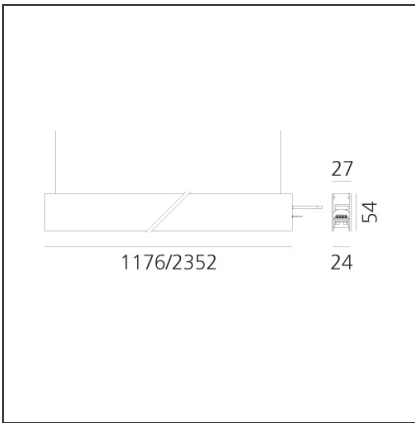

TECHNICAL DRAWINGS

FEATURES

Article Code:	AQ42415	Series:	Indoor, 2018
Colour:	Brushed Silver		Artemide Collection
Installation:	Recessed, Wall, Suspension, Ceiling	Emission:	Direct
Environment:	Indoor		

DIMENSIONS

Length:	cm 117.6
Width:	cm 2.7
Height:	cm 5.4
Weight:	kg 1.4

INCLUDED SOURCES

Category:	LED	Color temperature (K):	2700K
Number:	1	Color Tolerance:	MacAdam 2SDCM
Watt:	25W	Service Life:	L70 (6K) 50000h
Type:	0		

LUMINAIRE

Watt:	25W	Delivered lumens output (lm):	1528lm
		CCT:	2700K
		CRI:	90

Notes

*Uses 1 DALI address. Each module, angle and curved elements are provided with mechanical and electrical joints and installation accessories. 1 suspension cable is also included. End caps have to be ordered separately. Sharping kit (louvres and covers) has to be ordered separately.