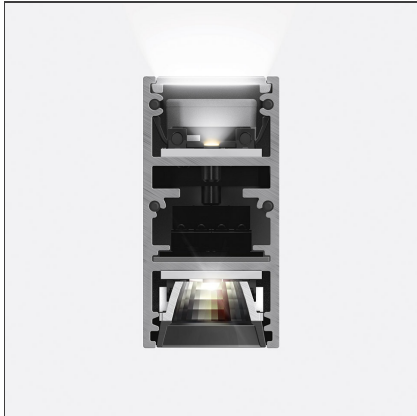

A.24 - Suspension Sharping Emission - Track - Direct + Indirect Emission - 2352mm - 62° - 4000K - White

IP20 Dimmerable:

DESIGN BY

Carlotta de Bevilacqua

DESCRIPTION

A.24 is an open platform. A single intelligent profile generates three light performances while following the architecture with continuity, freedom and exibility. It is a fluid system that harbours a patented optoelectronic technology.

TECHNICAL DRAWINGS

FEATURES

Article Code:	AQ48101	Series:	Indoor, 2018
Colour:	White	Emission:	Artemide Collection Direct
Installation:	Recessed, Wall, Suspension, Ceiling		
Environment:	Indoor		

DIMENSIONS

Length:	cm 235.2
Width:	cm 2.7
Height:	cm 5.4
Weight:	kg 2.7

INCLUDED SOURCES

Category:	LED	Color temperature (K):	4000K
Number:	1	CRI:	90
Watt:	104W		
Type:	0		

LUMINAIRE

Watt:	46W + 32W	Delivered lumens output (lm):	3704lm + 3185lm
		CCT:	4000K
		CRI:	80