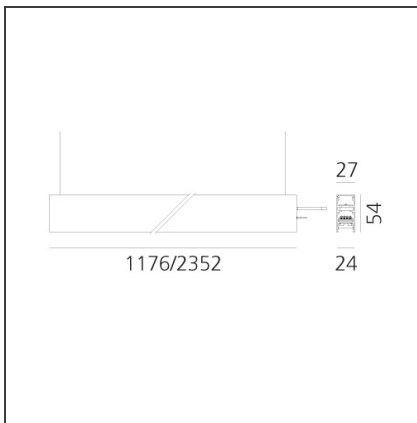

TECHNICAL DRAWINGS

FEATURES

Article Code:	AQ48101	Series:	Indoor, 2018
Colour:	White	Emission:	Artemide Collection Direct
Installation:	Recessed, Wall, Suspension, Ceiling		
Environment:	Indoor		

DIMENSIONS

Length:	cm 235.2
Width:	cm 2.7
Height:	cm 5.4
Weight:	kg 2.7

INCLUDED SOURCES

Category:	LED	Color temperature (K):	4000K
Number:	1	CRI:	90
Watt:	104W		
Type:	0		

LUMINAIRE

Watt:	46W + 32W	Delivered lumens output (lm):	3704lm + 3185lm
		CCT:	4000K
		CRI:	80

Notes

*Uses 3 DALI addresses. Each module, angle and curved elements are provided with mechanical and electrical joints and installation accessories. 1 suspension cable is also included. End caps have to be ordered separately. Sharping kit (louvres and covers) has to be ordered separately. Depending on the driver, the product can be undimmable or dimmable DALI.