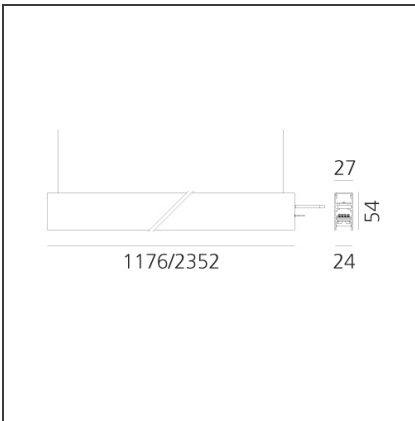

TECHNICAL DRAWINGS

FEATURES

Article Code:	AQ48015	Series:	Indoor, 2018
Colour:	Brushed Silver	Emission:	Artemide Collection Direct
Installation:	Recessed, Wall, Suspension, Ceiling		
Environment:	Indoor		

DIMENSIONS

Length:	cm 235.2
Width:	cm 2.7
Height:	cm 5.4
Weight:	kg 2.7

INCLUDED SOURCES

Category:	LED	Color temperature (K):	3000K
Number:	1	CRI:	90
Watt:	104W		
Type:	0		

LUMINAIRE

Watt:	46W + 32W	Delivered lumens output (lm):	3461lm + 3049lm
		CCT:	3000K
		CRI:	80

Notes

*Uses 3 DALI addresses. Each module, angle and curved elements are provided with mechanical and electrical joints and installation accessories. 1 suspension cable is also included. End caps have to be ordered separately. Sharping kit (louvres and covers) has to be ordered separately. Depending on the driver, the product can be undimmable or dimmable DALI.