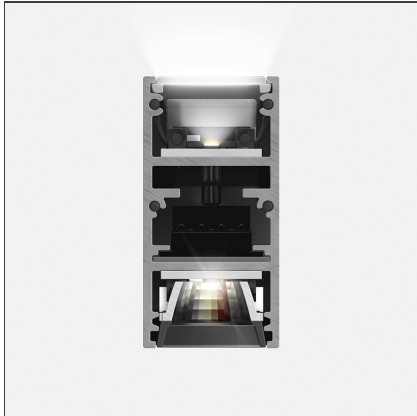

A.24 - Suspension Sharping Emission - Track - Direct + Indirect Emission - 2352mm - 62° - 3000K - Brushed Bronze

IP20 Dimmerable:

DESIGN BY

Carlotta de Bevilacqua

DESCRIPTION

A.24 is an open platform. A single intelligent profile generates three light performances while following the architecture with continuity, freedom and exibility. It is a fluid system that harbours a patented optoelectronic technology.

TECHNICAL DRAWINGS

FEATURES

Article Code:	AQ48020	Series:	Indoor, 2018
Colour:	Brushed Bronze	Emission:	Artemide Collection Direct
Installation:	Recessed, Wall, Suspension, Ceiling		
Environment:	Indoor		

DIMENSIONS

Length:	cm 235.2
Width:	cm 2.7
Height:	cm 5.4
Weight:	kg 2.7

INCLUDED SOURCES

Category:	LED	Color temperature (K):	3000K
Number:	1	CRI:	90
Watt:	104W		
Type:	0		

LUMINAIRE

Watt:	50W + 32W	Delivered lumens output (lm):	6510lm
		CCT:	3000K
		CRI:	80