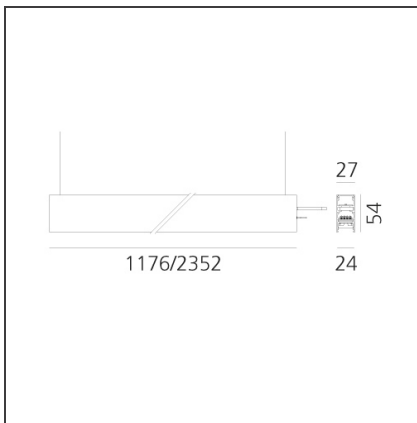

TECHNICAL DRAWINGS

FEATURES

Article Code:	AQ48020	Series:	Indoor, 2018
Colour:	Brushed Bronze	Emission:	Artemide Collection Direct
Installation:	Recessed, Wall, Suspension, Ceiling		
Environment:	Indoor		

DIMENSIONS

Length:	cm 235.2
Width:	cm 2.7
Height:	cm 5.4
Weight:	kg 2.7

INCLUDED SOURCES

Category:	LED	Color temperature (K):	3000K
Number:	1	CRI:	90
Watt:	104W		
Type:	0		

LUMINAIRE

Watt:	50W + 32W	Delivered lumens output (lm):	6510lm
		CCT:	3000K
		CRI:	80

Notes

*Uses 3 DALI addresses. Each module, angle and curved elements are provided with mechanical and electrical joints and installation accessories. 1 suspension cable is also included. End caps have to be ordered separately. Sharping kit (louvres and covers) has to be ordered separately.