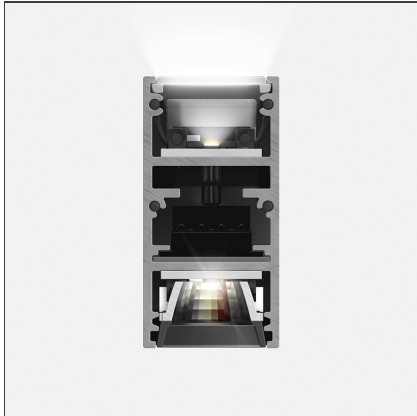

A.24 - Suspension Sharping Emission - Track - Direct + Indirect Emission - 2352mm - 62° - 2700K - Brushed Silver

IP20 Dimmerable:

DESIGN BY

Carlotta de Bevilacqua

DESCRIPTION

A.24 is an open platform. A single intelligent profile generates three light performances while following the architecture with continuity, freedom and exibility. It is a fluid system that harbours a patented optoelectronic technology.

TECHNICAL DRAWINGS

FEATURES

Article Code:	AQ48715	Series:	Indoor, 2018
Colour:	Brushed Silver	Emission:	Artemide Collection Direct
Installation:	Recessed, Wall, Suspension, Ceiling		
Environment:	Indoor		

DIMENSIONS

Length:	cm 235.2
Width:	cm 2.7
Height:	cm 5.4
Weight:	kg 2.7

INCLUDED SOURCES

Category:	LED	Color temperature (K):	2700K
Number:	1	Color Tolerance:	MacAdam 2SDCM
Watt:	32W	Service Life:	L70 (6K) 50000h
Type:	0		
Category:	LED	Color temperature (K):	2700K
Number:	1	Color Tolerance:	MacAdam 2SDCM
Watt:	50W	Service Life:	L70 (6K) 50000h
Type:	0		

LUMINAIRE

Watt:	50W + 32W	Delivered lumens output (lm):	6252lm
		CCT:	2700K
		CRI:	90

Notes

*Uses 3 DALI addresses. Each module, angle and curved elements are provided with mechanical and electrical joints and installation accessories. 1 suspension cable is also included. End caps have to be ordered separately. Sharping kit (louvres and covers) has to be ordered separately.