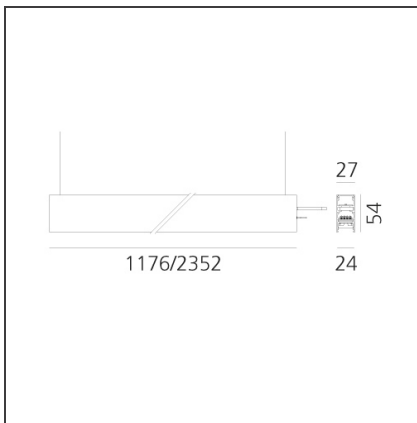

TECHNICAL DRAWINGS

FEATURES

Article Code:	AQ48715	Series:	Indoor, 2018
Colour:	Brushed Silver	Emission:	Artemide Collection Direct
Installation:	Recessed, Wall, Suspension, Ceiling		
Environment:	Indoor		

DIMENSIONS

Length:	cm 235.2
Width:	cm 2.7
Height:	cm 5.4
Weight:	kg 2.7

INCLUDED SOURCES

Category:	LED	Color temperature (K):	2700K
Number:	1	Color Tolerance:	MacAdam 2SDCM
Watt:	32W	Service Life:	L70 (6K) 50000h
Type:	0		
Category:	LED	Color temperature (K):	2700K
Number:	1	Color Tolerance:	MacAdam 2SDCM
Watt:	50W	Service Life:	L70 (6K) 50000h
Type:	0		

LUMINAIRE

Watt:	50W + 32W	Delivered lumens output (lm):	6252lm
		CCT:	2700K
		CRI:	90

Notes

*Uses 3 DALI addresses. Each module, angle and curved elements are provided with mechanical and electrical joints and installation accessories. 1 suspension cable is also included. End caps have to be ordered separately. Sharping kit (louvres and covers) has to be ordered separately.