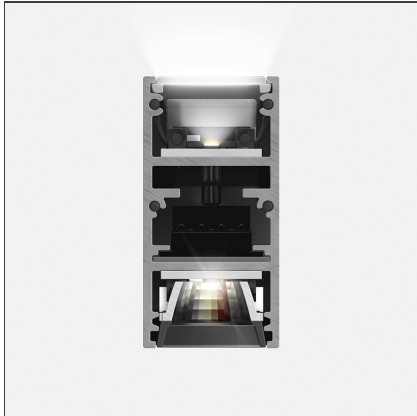

A.24 - Suspension Sharping Emission - Track - Direct + Indirect Emission - 2352mm - 24° - 4000K - White

IP20 Dimmerable:

DESIGN BY

Carlotta de Bevilacqua

DESCRIPTION

A.24 is an open platform. A single intelligent profile generates three light performances while following the architecture with continuity, freedom and exibility. It is a fluid system that harbours a patented optoelectronic technology.

TECHNICAL DRAWINGS

FEATURES

Article Code:	AQ47301	Series:	Indoor, 2018
Colour:	White	Emission:	Artemide Collection Direct
Installation:	Recessed, Wall, Suspension, Ceiling		
Environment:	Indoor		

DIMENSIONS

Length:	cm 235.2
Width:	cm 2.7
Height:	cm 5.4
Weight:	kg 2.7

INCLUDED SOURCES

Category:	LED	Color temperature (K):	4000K
Number:	1	CRI:	90
Watt:	104W		
Type:	0		

LUMINAIRE

Watt:	46W + 32W	Delivered lumens output (lm):	3485lm + 3185lm
		CCT:	4000K
		CRI:	80