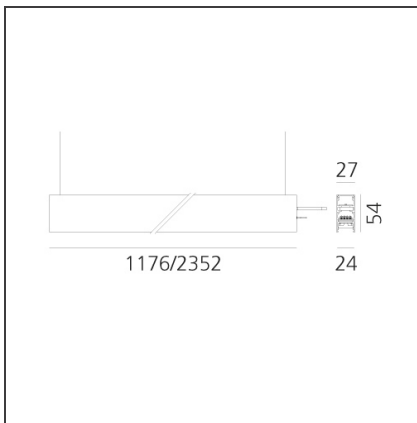

TECHNICAL DRAWINGS

FEATURES

Article Code:	AQ47301	Series:	Indoor, 2018
Colour:	White	Emission:	Artemide Collection Direct
Installation:	Recessed, Wall, Suspension, Ceiling		
Environment:	Indoor		

DIMENSIONS

Length:	cm 235.2
Width:	cm 2.7
Height:	cm 5.4
Weight:	kg 2.7

INCLUDED SOURCES

Category:	LED	Color temperature (K):	4000K
Number:	1	CRI:	90
Watt:	104W		
Type:	0		

LUMINAIRE

Watt:	46W + 32W	Delivered lumens output (lm):	3485lm + 3185lm
		CCT:	4000K
		CRI:	80

Notes

*Uses 3 DALI addresses. Each module, angle and curved elements are provided with mechanical and electrical joints and installation accessories. 1 suspension cable is also included. End caps have to be ordered separately. Sharping kit (louvres and covers) has to be ordered separately. Depending on the driver, the product can be undimmable or dimmable DALI.