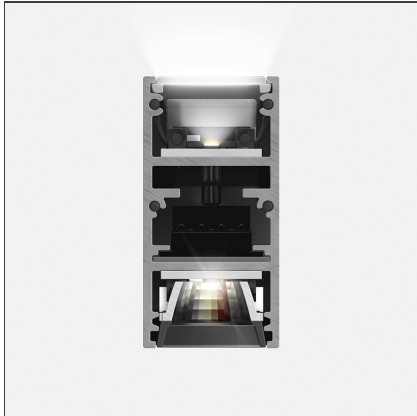

A.24 - Suspension Sharping Emission - Track - Direct + Indirect Emission - 2352mm - 24° - 4000K - Brushed Bronze

IP20 Dimmerable:

DESIGN BY

Carlotta de Bevilacqua

DESCRIPTION

A.24 is an open platform. A single intelligent profile generates three light performances while following the architecture with continuity, freedom and exibility. It is a fluid system that harbours a patented optoelectronic technology.

TECHNICAL DRAWINGS

FEATURES

Article Code:	AQ47320	Series:	Indoor, 2018
Colour:	Brushed Bronze	Emission:	Artemide Collection Direct
Installation:	Recessed, Wall, Suspension, Ceiling		
Environment:	Indoor		

DIMENSIONS

Length:	cm 235.2
Width:	cm 2.7
Height:	cm 5.4
Weight:	kg 2.7

INCLUDED SOURCES

Category:	LED	Color temperature (K):	4000K
Number:	1	CRI:	90
Watt:	104W		
Type:	0		

LUMINAIRE

Watt:	46W + 32W	Delivered lumens output (lm):	3485lm + 3185lm
		CCT:	4000K
		CRI:	80