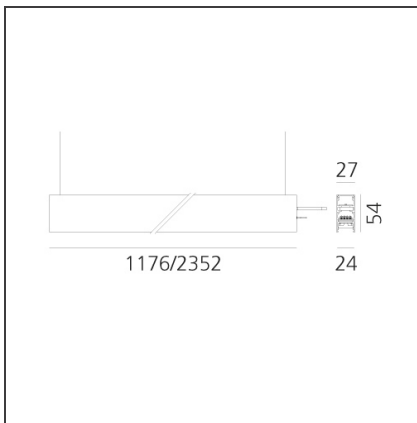

TECHNICAL DRAWINGS

FEATURES

Article Code:	AQ47320	Series:	Indoor, 2018
Colour:	Brushed Bronze	Emission:	Artemide Collection Direct
Installation:	Recessed, Wall, Suspension, Ceiling		
Environment:	Indoor		

DIMENSIONS

Length:	cm 235.2
Width:	cm 2.7
Height:	cm 5.4
Weight:	kg 2.7

INCLUDED SOURCES

Category:	LED	Color temperature (K):	4000K
Number:	1	CRI:	90
Watt:	104W		
Type:	0		

LUMINAIRE

Watt:	46W + 32W	Delivered lumens output (lm):	3485lm + 3185lm
		CCT:	4000K
		CRI:	80

Notes

*Uses 3 DALI addresses. Each module, angle and curved elements are provided with mechanical and electrical joints and installation accessories. 1 suspension cable is also included. End caps have to be ordered separately. Sharping kit (louvres and covers) has to be ordered separately. Depending on the driver, the product can be undimmable or dimmable DALI.