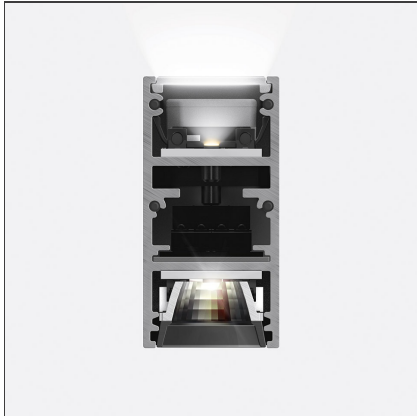

A.24 - Suspension Sharping Emission - Track - Direct + Indirect Emission - 2352mm - 24° - 3000K - Brushed Copper

IP20 Dimmerable:

DESIGN BY

Carlotta de Bevilacqua

DESCRIPTION

A.24 is an open platform. A single intelligent profile generates three light performances while following the architecture with continuity, freedom and exibility. It is a fluid system that harbours a patented optoelectronic technology.

TECHNICAL DRAWINGS

FEATURES

Article Code:	AQ47218	Series:	Indoor, 2018
Colour:	Brushed Copper	Emission:	Artemide Collection Direct
Installation:	Recessed, Wall, Suspension, Ceiling		
Environment:	Indoor		

DIMENSIONS

Length:	cm 235.2
Width:	cm 2.7
Height:	cm 5.4
Weight:	kg 2.7

INCLUDED SOURCES

Category:	LED	Color temperature (K):	3000K
Number:	1	CRI:	90
Watt:	104W		
Type:	0		

LUMINAIRE

Watt:	46W + 32W	Delivered lumens output (lm):	3256lm + 3049lm
		CCT:	3000K
		CRI:	80