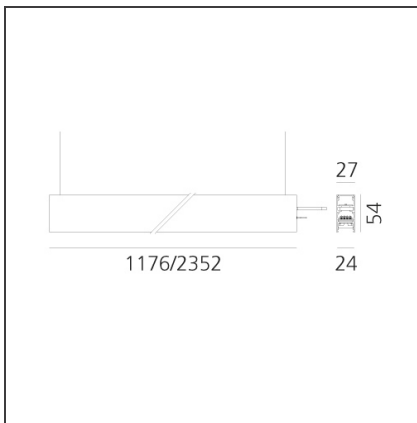

TECHNICAL DRAWINGS

FEATURES

Article Code:	AQ47218	Series:	Indoor, 2018
Colour:	Brushed Copper	Emission:	Artemide Collection Direct
Installation:	Recessed, Wall, Suspension, Ceiling		
Environment:	Indoor		

DIMENSIONS

Length:	cm 235.2
Width:	cm 2.7
Height:	cm 5.4
Weight:	kg 2.7

INCLUDED SOURCES

Category:	LED	Color temperature (K):	3000K
Number:	1	CRI:	90
Watt:	104W		
Type:	0		

LUMINAIRE

Watt:	46W + 32W	Delivered lumens output (lm):	3256lm + 3049lm
		CCT:	3000K
		CRI:	80

Notes

*Uses 3 DALI addresses. Each module, angle and curved elements are provided with mechanical and electrical joints and installation accessories. 1 suspension cable is also included. End caps have to be ordered separately. Sharping kit (louvres and covers) has to be ordered separately. Depending on the driver, the product can be undimmable or dimmable DALI.