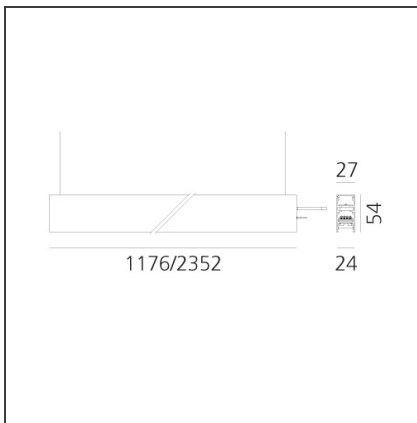

TECHNICAL DRAWINGS

FEATURES

Article Code:	AQ48301	Series:	Indoor, 2018
Colour:	White	Emission:	Artemide Collection Direct
Installation:	Recessed, Wall, Suspension, Ceiling		
Environment:	Indoor		

DIMENSIONS

Length:	cm 235.2
Width:	cm 2.7
Height:	cm 5.4
Weight:	kg 2.7

INCLUDED SOURCES

Category:	LED	Color temperature (K):	2700K
Number:	1	Color Tolerance:	MacAdam 2SDCM
Watt:	32W	Service Life:	L70 (6K) 50000h
Type:	0		
Category:	LED	Color temperature (K):	2700K
Number:	1	Color Tolerance:	MacAdam 2SDCM
Watt:	50W	Service Life:	L70 (6K) 50000h
Type:	0		

LUMINAIRE

Watt:	46W + 32W	Delivered lumens output (lm):	3056lm + 3004lm
		CCT:	2700K
		CRI:	90

Notes

*Uses 3 DALI addresses. Each module, angle and curved elements are provided with mechanical and electrical joints and installation accessories. 1 suspension cable is also included. End caps have to be ordered separately. Sharping kit (louvres and covers) has to be ordered separately. Depending on the driver, the product can be undimmable or dimmable DALI.