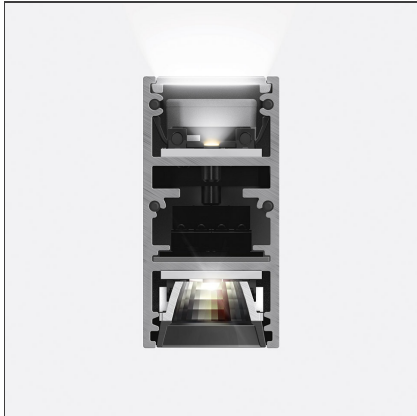

A.24 - Suspension Sharping Emission - Track - Direct + Indirect Emission - 2352mm - 24° - 2700K - White

IP20 Dimmerable:

DESIGN BY

Carlotta de Bevilacqua

DESCRIPTION

A.24 is an open platform. A single intelligent profile generates three light performances while following the architecture with continuity, freedom and exibility. It is a fluid system that harbours a patented optoelectronic technology.

TECHNICAL DRAWINGS

FEATURES

Article Code:	AQ48301	Series:	Indoor, 2018
Colour:	White	Emission:	Artemide Collection Direct
Installation:	Recessed, Wall, Suspension, Ceiling		
Environment:	Indoor		

DIMENSIONS

Length:	cm 235.2
Width:	cm 2.7
Height:	cm 5.4
Weight:	kg 2.7

INCLUDED SOURCES

Category:	LED	Color temperature (K):	2700K
Number:	1	Color Tolerance:	MacAdam 2SDCM
Watt:	32W	Service Life:	L70 (6K) 50000h
Type:	0		
Category:	LED	Color temperature (K):	2700K
Number:	1	Color Tolerance:	MacAdam 2SDCM
Watt:	50W	Service Life:	L70 (6K) 50000h
Type:	0		

LUMINAIRE

Watt:	46W + 32W	Delivered lumens output (lm):	3056lm + 3004lm
		CCT:	2700K
		CRI:	90

Notes

*Uses 3 DALI addresses. Each module, angle and curved elements are provided with mechanical and electrical joints and installation accessories. 1 suspension cable is also included. End caps have to be ordered separately. Sharping kit (louvres and covers) has to be ordered separately. Depending on the driver, the product can be undimmable or dimmable DALI.