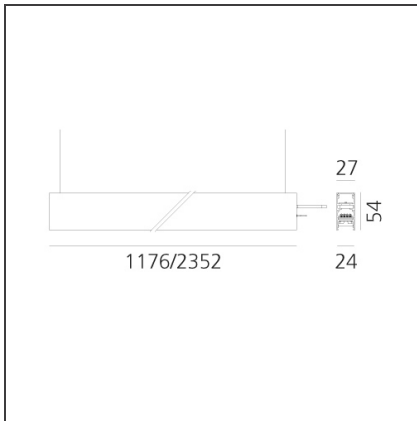

TECHNICAL DRAWINGS

FEATURES

Article Code:	AQ47901	Series:	Indoor, 2018
Colour:	White		Artemide Collection
Installation:	Recessed, Wall, Suspension, Ceiling	Emission:	Direct
Environment:	Indoor		

DIMENSIONS

Length:	cm 117.6
Width:	cm 2.7
Height:	cm 5.4
Weight:	kg 1.4

INCLUDED SOURCES

Category:	LED	Color temperature (K):	4000K
Number:	1	CRI:	90
Watt:	53W		
Type:	0		

LUMINAIRE

Watt:	25W + 16W	Delivered lumens output (lm):	3445lm
		CCT:	4000K
		CRI:	80

Notes

*Uses 2 DALI addresses. Each module, angle and curved elements are provided with mechanical and electrical joints and installation accessories. 1 suspension cable is also included. End caps have to be ordered separately. Sharping kit (louvres and covers) has to be ordered separately. Depending on the driver, the product can be undimmable or dimmable DALI.