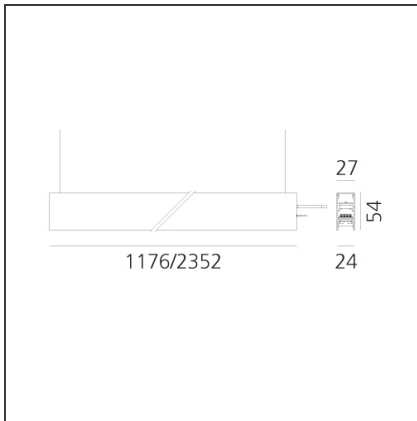

TECHNICAL DRAWINGS

FEATURES

Article Code:	AQ47915	Series:	Indoor, 2018
Colour:	Brushed Silver	Emission:	Artemide Collection Direct
Installation:	Recessed, Wall, Suspension, Ceiling		
Environment:	Indoor		

DIMENSIONS

Length:	cm 117.6
Width:	cm 2.7
Height:	cm 5.4
Weight:	kg 1.4

INCLUDED SOURCES

Category:	LED	Color temperature (K):	4000K
Number:	1	CRI:	90
Watt:	53W		
Type:	0		

LUMINAIRE

Watt:	22W + 16W	Delivered lumens output (lm):	1858lm + 1587lm
		CCT:	4000K
		CRI:	80

Notes

*Uses 2 DALI addresses. Each module, angle and curved elements are provided with mechanical and electrical joints and installation accessories. 1 suspension cable is also included. End caps have to be ordered separately. Sharping kit (louvres and covers) has to be ordered separately. Depending on the driver, the product can be undimmable or dimmable DALI.