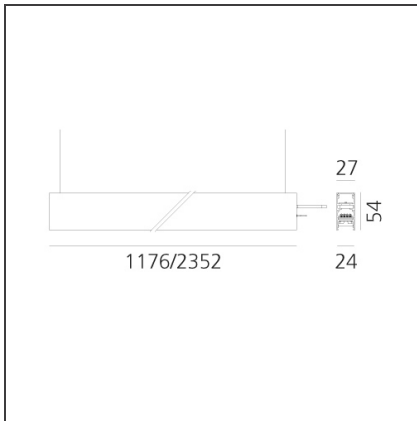

TECHNICAL DRAWINGS

FEATURES

Article Code:	AQ47920	Series:	Indoor, 2018
Colour:	Brushed Bronze	Emission:	Artemide Collection Direct
Installation:	Recessed, Wall, Suspension, Ceiling		
Environment:	Indoor		

DIMENSIONS

Length:	cm 117.6
Width:	cm 2.7
Height:	cm 5.4
Weight:	kg 1.4

INCLUDED SOURCES

Category:	LED	Color temperature (K):	4000K
Number:	1	CRI:	90
Watt:	53W		
Type:	0		

LUMINAIRE

Watt:	25W + 16W	Delivered lumens output (lm):	3445lm
		CCT:	4000K
		CRI:	80

Notes

*Uses 2 DALI addresses. Each module, angle and curved elements are provided with mechanical and electrical joints and installation accessories. 1 suspension cable in also included. End caps have to be ordered separately. Sharping kit (louvres and covers) has to be ordered separately.