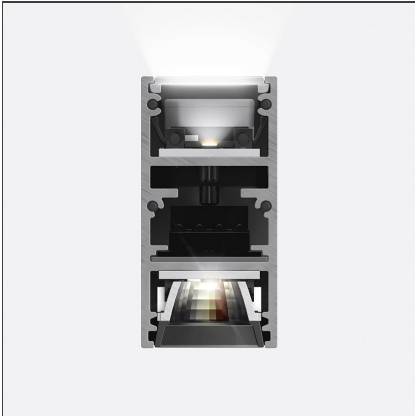

A.24 - Suspension Sharping Emission - Track - Direct + Indirect Emission - 1176mm - 62° - 3000K - White

IP20 Dimmerable:

DESIGN BY

Carlotta de Bevilacqua

DESCRIPTION

A.24 is an open platform. A single intelligent profile generates three light performances while following the architecture with continuity, freedom and exibility. It is a fluid system that harbours a patented optoelectronic technology.