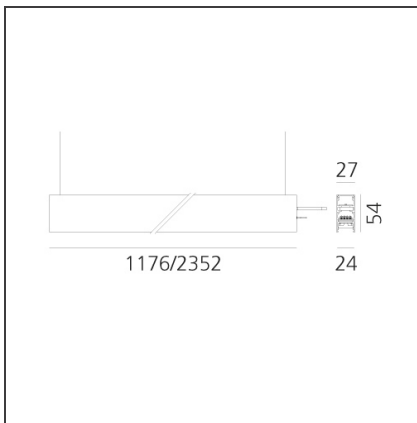

TECHNICAL DRAWINGS

FEATURES

Article Code:	AQ47818	Series:	Indoor, 2018
Colour:	Brushed Copper	Emission:	Artemide Collection Direct
Installation:	Recessed, Wall, Suspension, Ceiling		
Environment:	Indoor		

DIMENSIONS

Length:	cm 117.6
Width:	cm 2.7
Height:	cm 5.4
Weight:	kg 1.4

INCLUDED SOURCES

Category:	LED	Color temperature (K):	3000K
Number:	1	CRI:	90
Watt:	53W		
Type:	0		

LUMINAIRE

Watt:	25W + 16W	Delivered lumens output (lm):	3255lm
		CCT:	3000K
		CRI:	80

Notes

*Uses 2 DALI addresses. Each module, angle and curved elements are provided with mechanical and electrical joints and installation accessories. 1 suspension cable is also included. End caps have to be ordered separately. Sharping kit (louvres and covers) has to be ordered separately.