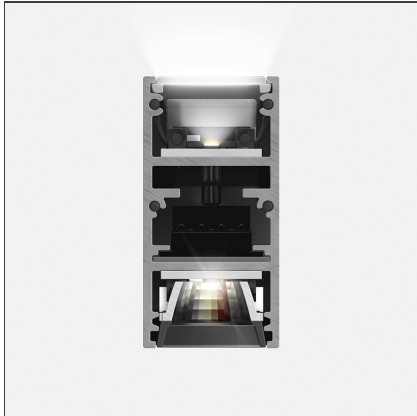

A.24 - Suspension Sharping Emission - Track - Direct + Indirect Emission - 1176mm - 62° - 3000K - Brushed Copper

IP20 Dimmerable:

DESIGN BY

Carlotta de Bevilacqua

DESCRIPTION

A.24 is an open platform. A single intelligent profile generates three light performances while following the architecture with continuity, freedom and exibility. It is a fluid system that harbours a patented optoelectronic technology.

TECHNICAL DRAWINGS

FEATURES

Article Code:	AQ47818	Series:	Indoor, 2018
Colour:	Brushed Copper	Emission:	Artemide Collection Direct
Installation:	Recessed, Wall, Suspension, Ceiling		
Environment:	Indoor		

DIMENSIONS

Length:	cm 117.6
Width:	cm 2.7
Height:	cm 5.4
Weight:	kg 1.4

INCLUDED SOURCES

Category:	LED	Color temperature (K):	3000K
Number:	1	CRI:	90
Watt:	53W		
Type:	0		

LUMINAIRE

Watt:	25W + 16W	Delivered lumens output (lm):	3255lm
		CCT:	3000K
		CRI:	80