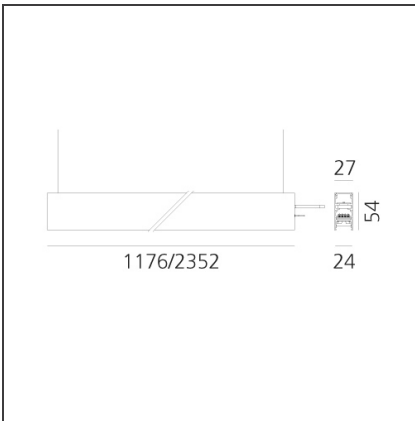

TECHNICAL DRAWINGS

FEATURES

Article Code:	AQ48620	Series:	Indoor, 2018
Colour:	Brushed Bronze	Emission:	Artemide Collection Direct
Installation:	Recessed, Wall, Suspension, Ceiling		
Environment:	Indoor		

DIMENSIONS

Length:	cm 117.6
Width:	cm 2.7
Height:	cm 5.4
Weight:	kg 1.4

INCLUDED SOURCES

Category:	LED	Color temperature (K):	2700K
Number:	1	Color Tolerance:	MacAdam 2SDCM
Watt:	16W	Service Life:	L70 (6K) 50000h
Type:	0		
Category:	LED	Color temperature (K):	2700K
Number:	1	Color Tolerance:	MacAdam 2SDCM
Watt:	25W	Service Life:	L70 (6K) 50000h
Type:	0		

LUMINAIRE

Watt:	25W + 16W	Delivered lumens output (lm):	3126lm
		CCT:	2700K
		CRI:	90

Notes

*Uses 2 DALI addresses. Each module, angle and curved elements are provided with mechanical and electrical joints and installation accessories. 1 suspension cable is also included. End caps have to be ordered separately. Sharping kit (louvres and covers) has to be ordered separately.