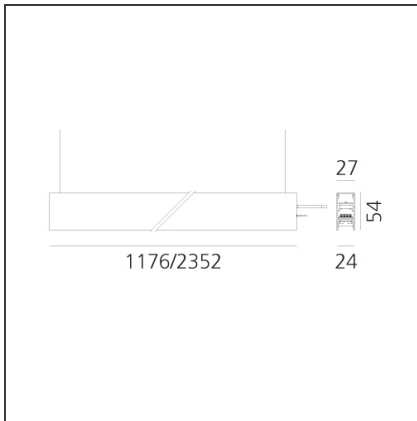

TECHNICAL DRAWINGS

FEATURES

Article Code:	AQ48604	Series:	Indoor, 2018
Colour:	Black	Emission:	Artemide Collection Direct
Installation:	Recessed, Wall, Suspension, Ceiling		
Environment:	Indoor		

DIMENSIONS

Length:	cm 117.6
Width:	cm 2.7
Height:	cm 5.4
Weight:	kg 1.4

INCLUDED SOURCES

Category:	LED	Color temperature (K):	2700K
Number:	1	Color Tolerance:	MacAdam 2SDCM
Watt:	16W	Service Life:	L70 (6K) 50000h
Type:	0		
Category:	LED	Color temperature (K):	2700K
Number:	1	Color Tolerance:	MacAdam 2SDCM
Watt:	25W	Service Life:	L70 (6K) 50000h
Type:	0		

LUMINAIRE

Watt:	25W + 16W	Delivered lumens output (lm):	3126lm
		CCT:	2700K
		CRI:	90

Notes

*Uses 2 DALI addresses. Each module, angle and curved elements are provided with mechanical and electrical joints and installation accessories. 1 suspension cable is also included. End caps have to be ordered separately. Sharping kit (louvres and covers) has to be ordered separately. Depending on the driver, the product can be undimmable or dimmable DALI.