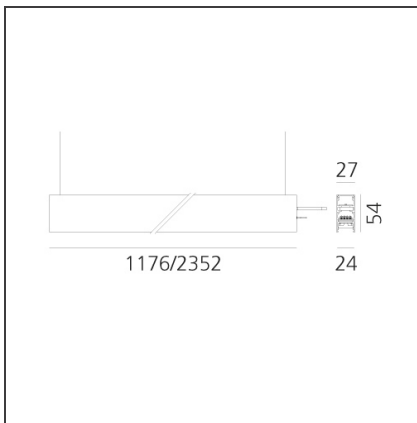

TECHNICAL DRAWINGS

FEATURES

Article Code:	AQ47115	Series:	Indoor, 2018
Colour:	Brushed Silver	Emission:	Artemide Collection Direct
Installation:	Recessed, Wall, Suspension, Ceiling		
Environment:	Indoor		

DIMENSIONS

Length:	cm 117.6
Width:	cm 2.7
Height:	cm 5.4
Weight:	kg 1.4

INCLUDED SOURCES

Category:	LED	Color temperature (K):	4000K
Number:	1	CRI:	90
Watt:	53W		
Type:	0		

LUMINAIRE

Watt:	22W + 16W	Delivered lumens output (lm):	1742lm + 1587lm
		CCT:	4000K
		CRI:	80

Notes

*Uses 2 DALI addresses. Each module, angle and curved elements are provided with mechanical and electrical joints and installation accessories. 1 suspension cable is also included. End caps have to be ordered separately. Sharping kit (louvres and covers) has to be ordered separately. Depending on the driver, the product can be undimmable or dimmable DALI.