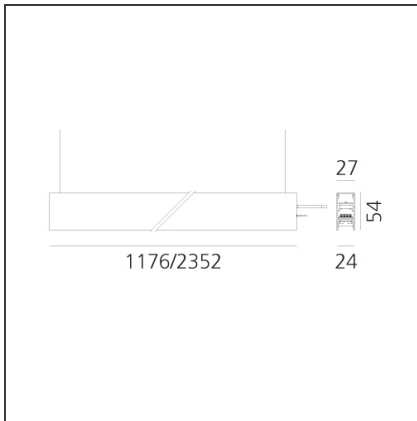

TECHNICAL DRAWINGS

FEATURES

Article Code:	AQ47018	Series:	Indoor, 2018
Colour:	Brushed Copper	Emission:	Artemide Collection Direct
Installation:	Recessed, Wall, Suspension, Ceiling		
Environment:	Indoor		

DIMENSIONS

Length:	cm 117.6
Width:	cm 2.7
Height:	cm 5.4
Weight:	kg 1.4

INCLUDED SOURCES

Category:	LED	Color temperature (K):	3000K
Number:	1	CRI:	90
Watt:	53W		
Type:	0		

LUMINAIRE

Watt:	22W + 16W	Delivered lumens output (lm):	1628lm + 1525lm
		CCT:	3000K
		CRI:	80

Notes

*Uses 2 DALI addresses. Each module, angle and curved elements are provided with mechanical and electrical joints and installation accessories. 1 suspension cable is also included. End caps have to be ordered separately. Sharping kit (louvres and covers) has to be ordered separately. Depending on the driver, the product can be undimmable or dimmable DALI.