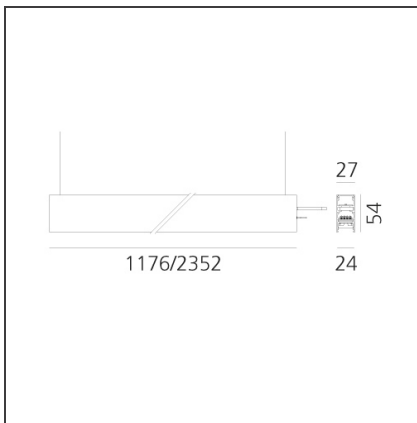

TECHNICAL DRAWINGS

FEATURES

Article Code:	AQ47020	Series:	Indoor, 2018
Colour:	Brushed Bronze	Emission:	Artemide Collection Direct
Installation:	Recessed, Wall, Suspension, Ceiling		
Environment:	Indoor		

DIMENSIONS

Length:	cm 117.6
Width:	cm 2.7
Height:	cm 5.4
Weight:	kg 1.4

INCLUDED SOURCES

Category:	LED	Color temperature (K):	3000K
Number:	1	CRI:	90
Watt:	53W		
Type:	0		

LUMINAIRE

Watt:	25W + 16W	Delivered lumens output (lm):	3153lm
		CCT:	3000K
		CRI:	80

Notes

*Uses 2 DALI addresses. Each module, angle and curved elements are provided with mechanical and electrical joints and installation accessories. 1 suspension cable is also included. End caps have to be ordered separately. Sharping kit (louvres and covers) has to be ordered separately. Depending on the driver, the product can be undimmable or dimmable DALI.