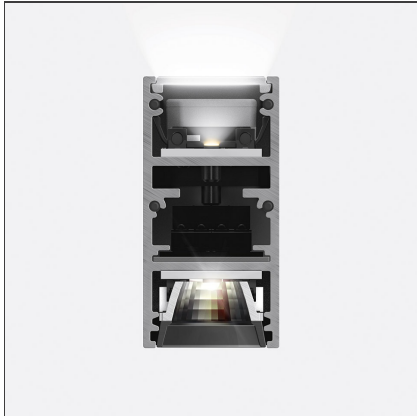

A.24 - Suspension Sharping Emission - Track - Direct + Indirect Emission - 1176mm - 24° - 2700K - Black

IP20 Dimmerable:

DESIGN BY

Carlotta de Bevilacqua

DESCRIPTION

A.24 is an open platform. A single intelligent profile generates three light performances while following the architecture with continuity, freedom and exibility. It is a fluid system that harbours a patented optoelectronic technology.

TECHNICAL DRAWINGS

FEATURES

Article Code:	AQ48204	Series:	Indoor, 2018
Colour:	Black	Emission:	Artemide Collection Direct
Installation:	Recessed, Wall, Suspension, Ceiling		
Environment:	Indoor		

DIMENSIONS

Length:	cm 117.6
Width:	cm 2.7
Height:	cm 5.4
Weight:	kg 1.4

INCLUDED SOURCES

Category:	LED	Color temperature (K):	2700K
Number:	1	Color Tolerance:	MacAdam 2SDCM
Watt:	16W	Service Life:	L70 (6K) 50000h
Type:	0		
Category:	LED	Color temperature (K):	2700K
Number:	1	Color Tolerance:	MacAdam 2SDCM
Watt:	25W	Service Life:	L70 (6K) 50000h
Type:	0		

LUMINAIRE

Watt:	25W + 16W	Delivered lumens output (lm):	3030lm
		CCT:	2700K
		CRI:	90

Notes

*Uses 2 DALI addresses. Each module, angle and curved elements are provided with mechanical and electrical joints and installation accessories. 1 suspension cable is also included. End caps have to be ordered separately. Sharping kit (louvres and covers) has to be ordered separately. Depending on the driver, the product can be undimmable or dimmable DALI.