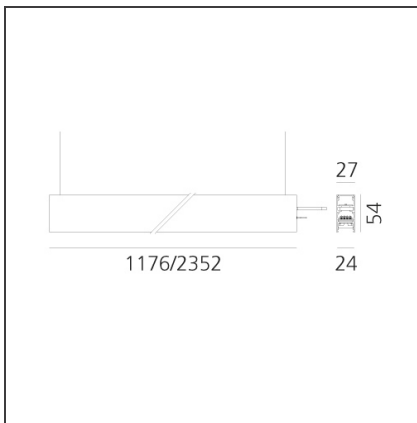

TECHNICAL DRAWINGS

FEATURES

Article Code:	AQ48204	Series:	Indoor, 2018
Colour:	Black	Emission:	Artemide Collection Direct
Installation:	Recessed, Wall, Suspension, Ceiling		
Environment:	Indoor		

DIMENSIONS

Length:	cm 117.6
Width:	cm 2.7
Height:	cm 5.4
Weight:	kg 1.4

INCLUDED SOURCES

Category:	LED	Color temperature (K):	2700K
Number:	1	Color Tolerance:	MacAdam 2SDCM
Watt:	16W	Service Life:	L70 (6K) 50000h
Type:	0		
Category:	LED	Color temperature (K):	2700K
Number:	1	Color Tolerance:	MacAdam 2SDCM
Watt:	25W	Service Life:	L70 (6K) 50000h
Type:	0		

LUMINAIRE

Watt:	25W + 16W	Delivered lumens output (lm):	3030lm
		CCT:	2700K
		CRI:	90

Notes

*Uses 2 DALI addresses. Each module, angle and curved elements are provided with mechanical and electrical joints and installation accessories. 1 suspension cable is also included. End caps have to be ordered separately. Sharping kit (louvres and covers) has to be ordered separately. Depending on the driver, the product can be undimmable or dimmable DALI.