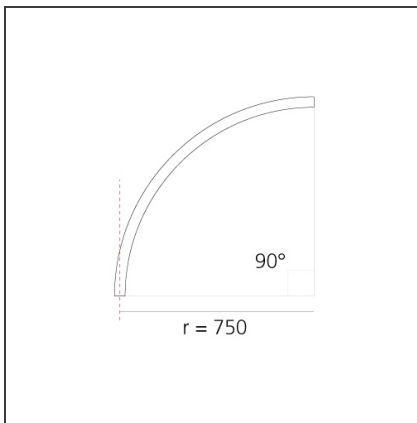

TECHNICAL DRAWINGS

FEATURES

Article Code:	AQ73601	Series:	Indoor, 2018
Colour:	White	Emission:	Artemide Collection
Installation:	Recessed, Wall, Suspension, Ceiling		Direct
Environment:	Indoor		

DIMENSIONS

Width:	cm 2.7
Height:	cm 5.4

INCLUDED SOURCES

Category:	LED	Color temperature (K):	2700K
Number:	1	Color Tolerance:	MacAdam 2SDCM
Watt:	25W	Service Life:	L70 (6K) 50000h
Type:	0		

LUMINAIRE

Watt:	25W	Delivered lumens output (lm):	1555lm
		CCT:	4000K
		CRI:	80

Notes

*Uses 1 DALI address. Each module, angle and curved elements are provided with mechanical and electrical joints and installation accessories. 1 suspension cable is also included. End caps have to be ordered separately. Sharping kit (louvres and covers) has to be ordered separately.