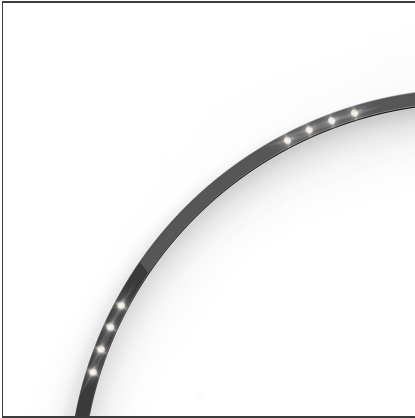

# A.24 - Suspension Sharping Emission - Curved Elements - 62° - R=750mm - α=90° - 4000K - Brushed Copper

IP20 Dimmerable:

## DESCRIPTION

A.24 is an open platform. A single intelligent profile generates three light performances while following the architecture with continuity, freedom and exibility. It is a fluid system that harbours a patented optoelectronic technology.

## DIMENSIONS

<b>Width:</b>	cm 2.7
<b>Height:</b>	cm 5.4