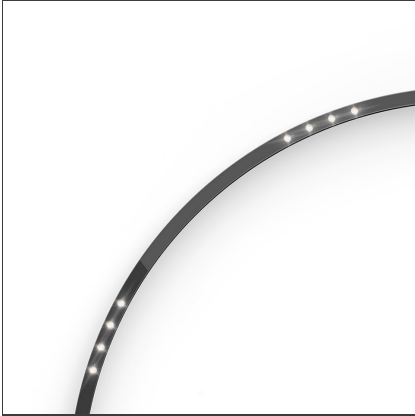

A.24 - Suspension Sharping Emission - Curved Elements - 62° - R=750mm - α=45° - 4000K - Brushed Copper

IP20   Dimmerable: 

DESIGN BY

Carlotta de Bevilacqua

DESCRIPTION

A.24 is an open platform. A single intelligent profile generates three light performances while following the architecture with continuity, freedom and exibility. It is a fluid system that harbours a patented optoelectronic technology.

TECHNICAL DRAWINGS

FEATURES

Article Code:	AQ72618	Series:	Indoor, 2018
Colour:	Brushed Copper	Emission:	Artemide Collection
Installation:	Recessed, Wall, Suspension, Ceiling		Direct
Environment:	Indoor		