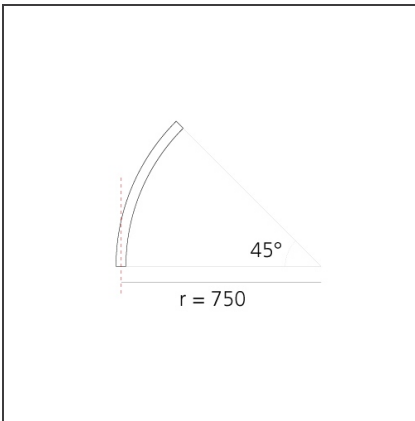

TECHNICAL DRAWINGS

FEATURES

Article Code:	AQ72618	Series:	Indoor, 2018
Colour:	Brushed Copper	Emission:	Artemide Collection
Installation:	Recessed, Wall, Suspension, Ceiling		Direct
Environment:	Indoor		

DIMENSIONS

Width:	cm 2.7
Height:	cm 5.4

INCLUDED SOURCES

Category:	LED	Color temperature (K):	2700K
Number:	1	Color Tolerance:	MacAdam 2SDCM
Watt:	12W	Service Life:	L70 (6K) 50000h
Type:	0		

LUMINAIRE

Watt:	12W	Delivered lumens output (lm):	777lm
		CCT:	4000K
		CRI:	80

Notes

*Uses 1 DALI address. Each module, angle and curved elements are provided with mechanical and electrical joints and installation accessories. 1 suspension cable is also included. End caps have to be ordered separately. Sharping kit (louvres and covers) has to be ordered separately. Depending on the driver, the product can be undimmable or dimmable DALI.