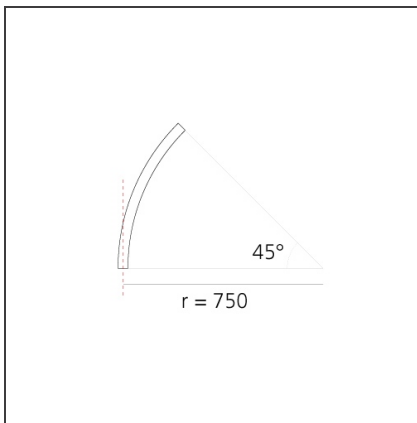

TECHNICAL DRAWINGS

FEATURES

Article Code:	AQ72420	Series:	Indoor, 2018
Colour:	Brushed Bronze		Artemide Collection
Installation:	Recessed, Wall, Suspension, Ceiling	Emission:	Direct
Environment:	Indoor		

DIMENSIONS

Width:	cm 2.7
Height:	cm 5.4

INCLUDED SOURCES

Category:	LED	Color temperature (K):	2700K
Number:	1	Color Tolerance:	MacAdam 2SDCM
Watt:	12W	Service Life:	L70 (6K) 50000h
Type:	0		

LUMINAIRE

Watt:	12W	Delivered lumens output (lm):	777lm
		CCT:	3000K
		CRI:	80

Notes

*Uses 1 DALI address. Each module, angle and curved elements are provided with mechanical and electrical joints and installation accessories. 1 suspension cable is also included. End caps have to be ordered separately. Sharping kit (louvres and covers) has to be ordered separately. Depending on the driver, the product can be undimmable or dimmable DALI.