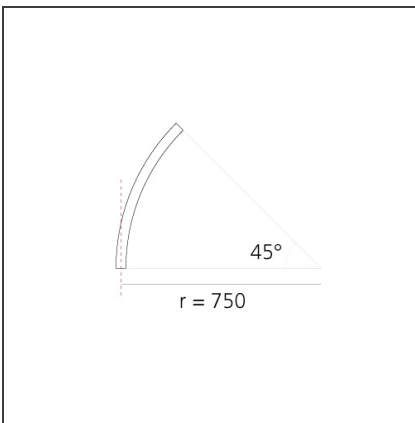

TECHNICAL DRAWINGS

FEATURES

Article Code:	AQ72904	Series:	Indoor, 2018
Colour:	Black	Emission:	Artemide Collection
Installation:	Recessed, Wall, Suspension, Ceiling		Direct
Environment:	Indoor		

DIMENSIONS

Width:	cm 2.7
Height:	cm 5.4

INCLUDED SOURCES

Category:	LED	Color temperature (K):	2700K
Number:	1	Color Tolerance:	MacAdam 2SDCM
Watt:	12W	Service Life:	L70 (6K) 50000h
Type:	0		

LUMINAIRE

Watt:	12W	Delivered lumens output (lm):	777lm
		CCT:	2700K
		CRI:	90

Notes

*Uses 1 DALI address. Each module, angle and curved elements are provided with mechanical and electrical joints and installation accessories. 1 suspension cable is also included. End caps have to be ordered separately. Sharping kit (louvres and covers) has to be ordered separately. Depending on the driver, the product can be undimmable or dimmable DALI.