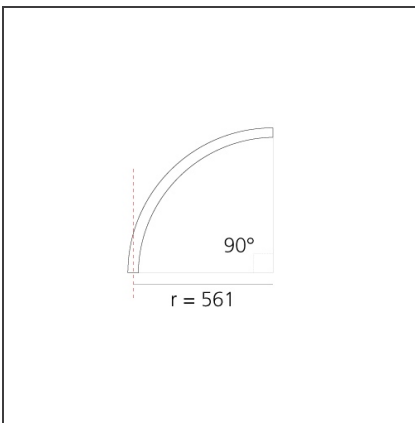

TECHNICAL DRAWINGS

FEATURES

Article Code:	AQ71415	Series:	Indoor, 2018
Colour:	Brushed Silver	Emission:	Artemide Collection Direct
Installation:	Recessed, Wall, Suspension, Ceiling		
Environment:	Indoor		

DIMENSIONS

Width:	cm 2.7
Height:	cm 5.4

INCLUDED SOURCES

Category:	LED	Color temperature (K):	2700K
Number:	1	Color Tolerance:	MacAdam 2SDCM
Watt:	12W	Service Life:	L70 (6K) 50000h
Type:	0		

LUMINAIRE

Watt:	25W	Delivered lumens output (lm):	777lm
		CCT:	3000K
		CRI:	80

Notes

*Uses 1 DALI address. Each module, angle and curved elements are provided with mechanical and electrical joints and installation accessories. 1 suspension cable is also included. End caps have to be ordered separately. Sharping kit (louvres and covers) has to be ordered separately.