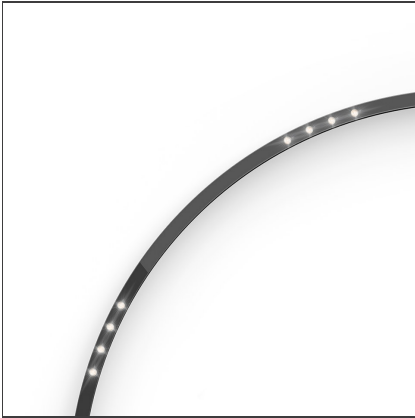

A.24 - Suspension Sharping Emission - Curved Elements - 62° - R=561mm - α=90° - 3000K - Brushed Silver

IP20   Dimmerable: 

DESIGN BY

Carlotta de Bevilacqua

DESCRIPTION

A.24 is an open platform. A single intelligent profile generates three light performances while following the architecture with continuity, freedom and exibility. It is a fluid system that harbours a patented optoelectronic technology.

TECHNICAL DRAWINGS

FEATURES

Article Code:	AQ71415	Series:	Indoor, 2018
Colour:	Brushed Silver	Emission:	Artemide Collection Direct
Installation:	Recessed, Wall, Suspension, Ceiling		
Environment:	Indoor		

DIMENSIONS

Width:	cm 2.7
Height:	cm 5.4

INCLUDED SOURCES

Category:	LED	Color temperature (K):	2700K
Number:	1	Color Tolerance:	MacAdam 2SDCM
Watt:	12W	Service Life:	L70 (6K) 50000h
Type:	0		

LUMINAIRE

Watt:	25W	Delivered lumens output (lm):	777lm
		CCT:	3000K
		CRI:	80