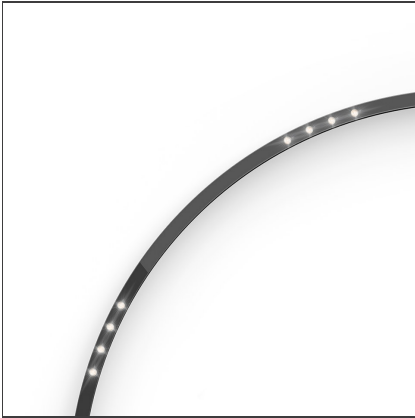

A.24 - Suspension Sharping Emission - Curved Elements - 62° - R=561mm - α=90° - 3000K - Black

IP20   Dimmerable: 

DESIGN BY

Carlotta de Bevilacqua

DESCRIPTION

A.24 is an open platform. A single intelligent profile generates three light performances while following the architecture with continuity, freedom and exibility. It is a fluid system that harbours a patented optoelectronic technology.

TECHNICAL DRAWINGS

FEATURES

Article Code:	AQ71404	Series:	Indoor, 2018
Colour:	Black		Artemide Collection
Installation:	Recessed, Wall, Suspension, Ceiling	Emission:	Direct
Environment:	Indoor		

DIMENSIONS