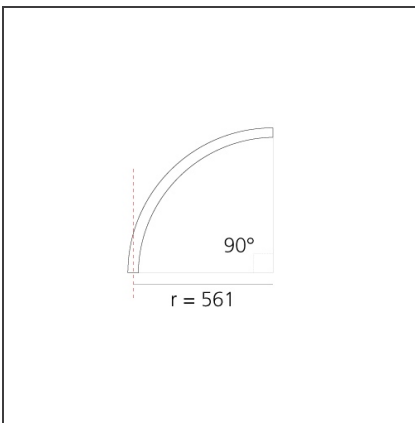

TECHNICAL DRAWINGS

FEATURES

Article Code:	AQ71404	Series:	Indoor, 2018
Colour:	Black		Artemide Collection
Installation:	Recessed, Wall, Suspension, Ceiling	Emission:	Direct
Environment:	Indoor		

DIMENSIONS

Width:	cm 2.7
Height:	cm 5.4

INCLUDED SOURCES

Category:	LED	Color temperature (K):	2700K
Number:	1	Color Tolerance:	MacAdam 2SDCM
Watt:	12W	Service Life:	L70 (6K) 50000h
Type:	0		

LUMINAIRE

Watt:	25W	Delivered lumens output (lm):	777lm
		CCT:	3000K
		CRI:	80

Notes

*Uses 1 DALI address. Each module, angle and curved elements are provided with mechanical and electrical joints and installation accessories. 1 suspension cable is also included. End caps have to be ordered separately. Sharping kit (louvres and covers) has to be ordered separately. Depending on the driver, the product can be undimmable or dimmable DALI.