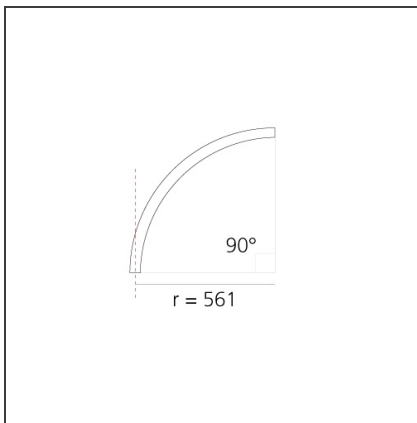

TECHNICAL DRAWINGS

FEATURES

Article Code:	AQ71901	Series:	Indoor, 2018
Colour:	White		Artemide Collection
Installation:	Recessed, Wall, Suspension, Ceiling	Emission:	Direct
Environment:	Indoor		

DIMENSIONS

Width:	cm 2.7
Height:	cm 5.4

INCLUDED SOURCES

Category:	LED	Color temperature (K):	2700K
Number:	1	Color Tolerance:	MacAdam 2SDCM
Watt:	12W	Service Life:	L70 (6K) 50000h
Type:	0		

LUMINAIRE

Watt:	12W	Delivered lumens output (lm):	777lm
		CCT:	2700K
		CRI:	90

Notes

*Uses 1 DALI address. Each module, angle and curved elements are provided with mechanical and electrical joints and installation accessories. 1 suspension cable is also included. End caps have to be ordered separately. Sharping kit (louvres and covers) has to be ordered separately. Depending on the driver, the product can be undimmable or dimmable DALI.