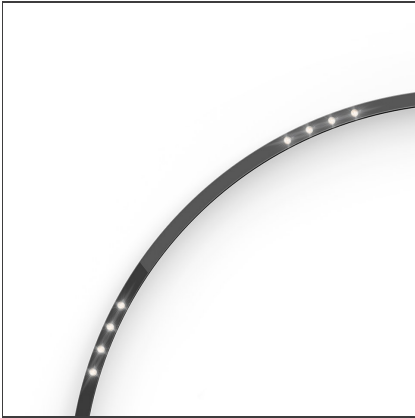

A.24 - Suspension Sharping Emission - Curved Elements - 62° - R=561mm - α=90° - 2700K - Brushed Copper

IP20   Dimmerable: 

DESIGN BY

Carlotta de Bevilacqua

DESCRIPTION

A.24 is an open platform. A single intelligent profile generates three light performances while following the architecture with continuity, freedom and exibility. It is a fluid system that harbours a patented optoelectronic technology.

TECHNICAL DRAWINGS

FEATURES

Article Code:	AQ71918	Series:	Indoor, 2018
Colour:	Brushed Copper	Emission:	Artemide Collection Direct
Installation:	Recessed, Wall, Suspension, Ceiling		
Environment:	Indoor		