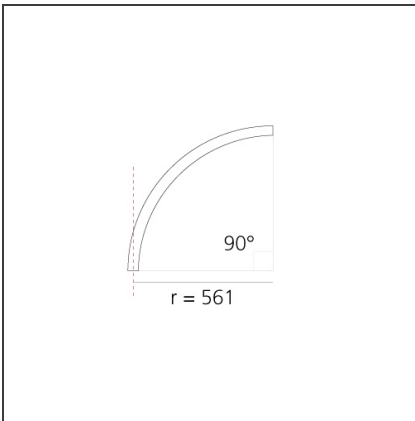

TECHNICAL DRAWINGS

FEATURES

Article Code:	AQ71918	Series:	Indoor, 2018
Colour:	Brushed Copper	Emission:	Artemide Collection Direct
Installation:	Recessed, Wall, Suspension, Ceiling		
Environment:	Indoor		

DIMENSIONS

Width:	cm 2.7
Height:	cm 5.4

INCLUDED SOURCES

Category:	LED	Color temperature (K):	2700K
Number:	1	Color Tolerance:	MacAdam 2SDCM
Watt:	12W	Service Life:	L70 (6K) 50000h
Type:	0		

LUMINAIRE

Watt:	12W	Delivered lumens output (lm):	777lm
		CCT:	2700K
		CRI:	90

Notes

*Uses 1 DALI address. Each module, angle and curved elements are provided with mechanical and electrical joints and installation accessories. 1 suspension cable is also included. End caps have to be ordered separately. Sharping kit (louvres and covers) has to be ordered separately. Depending on the driver, the product can be undimmable or dimmable DALI.