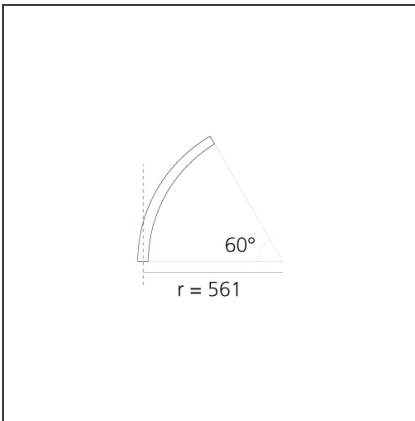

TECHNICAL DRAWINGS

FEATURES

Article Code:	AQ70615	Series:	Indoor, 2018
Colour:	Brushed Silver		Artemide Collection
Installation:	Recessed, Wall, Suspension, Ceiling	Emission:	Direct
Environment:	Indoor		

DIMENSIONS

Width:	cm 2.7
Height:	cm 5.4

INCLUDED SOURCES

Category:	LED	Color temperature (K):	2700K
Number:	1	Color Tolerance:	MacAdam 2SDCM
Watt:	12W	Service Life:	L70 (6K) 50000h
Type:	0		

LUMINAIRE

Watt:	12W	Delivered lumens output (lm):	777lm
		CCT:	4000K
		CRI:	80

Notes

*Uses 1 DALI address. Each module, angle and curved elements are provided with mechanical and electrical joints and installation accessories. 1 suspension cable is also included. End caps have to be ordered separately. Sharping kit (louvres and covers) has to be ordered separately. Depending on the driver, the product can be undimmable or dimmable DALI.