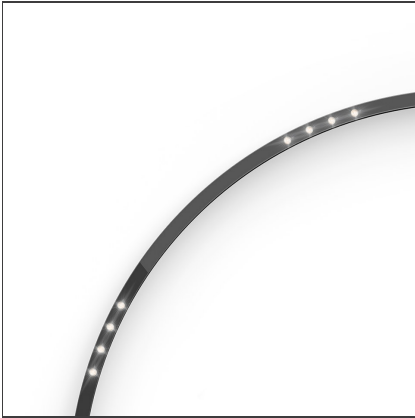

A.24 - Suspension Sharping Emission - Curved Elements - 62° - R=561mm - α=60° - 4000K - Brushed Silver

IP20   Dimmerable: 

DESIGN BY

Carlotta de Bevilacqua

DESCRIPTION

A.24 is an open platform. A single intelligent profile generates three light performances while following the architecture with continuity, freedom and exibility. It is a fluid system that harbours a patented optoelectronic technology.

TECHNICAL DRAWINGS

FEATURES

Article Code:	AQ70615	Series:	Indoor, 2018
Colour:	Brushed Silver		Artemide Collection
Installation:	Recessed, Wall, Suspension, Ceiling	Emission:	Direct
Environment:	Indoor		

DIMENSIONS

Width:	cm 2.7
Height:	cm 5.4

INCLUDED SOURCES

Category:	LED	Color temperature (K):	2700K
Number:	1	Color Tolerance:	MacAdam 2SDCM
Watt:	12W	Service Life:	L70 (6K) 50000h
Type:	0		

LUMINAIRE

Watt:	12W	Delivered lumens output (lm):	777lm
		CCT:	4000K
		CRI:	80