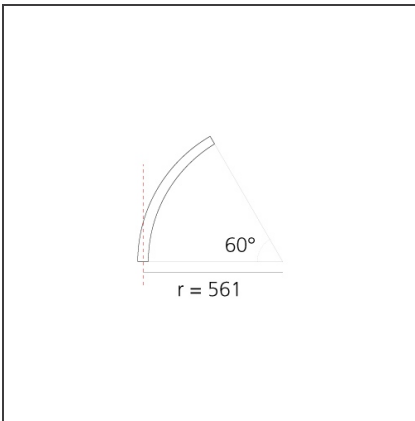

TECHNICAL DRAWINGS

FEATURES

Article Code:	AQ70604	Series:	Indoor, 2018
Colour:	Black		Artemide Collection
Installation:	Recessed, Wall, Suspension, Ceiling	Emission:	Direct
Environment:	Indoor		

DIMENSIONS

Width:	cm 2.7
Height:	cm 5.4

INCLUDED SOURCES

Category:	LED	Color temperature (K):	2700K
Number:	1	Color Tolerance:	MacAdam 2SDCM
Watt:	12W	Service Life:	L70 (6K) 50000h
Type:	0		

LUMINAIRE

Watt:	12W	Delivered lumens output (lm):	777lm
		CCT:	4000K
		CRI:	80

Notes

*Uses 1 DALI address. Each module, angle and curved elements are provided with mechanical and electrical joints and installation accessories. 1 suspension cable is also included. End caps have to be ordered separately. Sharping kit (louvres and covers) has to be ordered separately. Depending on the driver, the product can be undimmable or dimmable DALI.