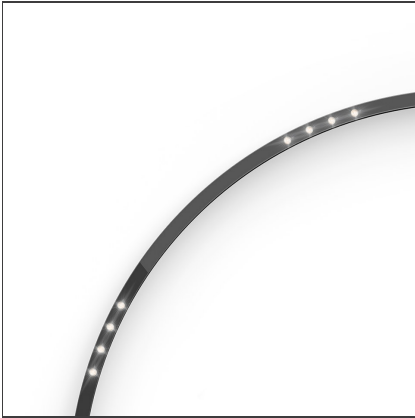

A.24 - Suspension Sharping Emission - Curved Elements - 62° - R=561mm - α=60° - 3000K - Brushed Silver

IP20 Dimmerable:

DESIGN BY

Carlotta de Bevilacqua

DESCRIPTION

A.24 is an open platform. A single intelligent profile generates three light performances while following the architecture with continuity, freedom and exibility. It is a fluid system that harbours a patented optoelectronic technology.

TECHNICAL DRAWINGS

FEATURES

Article Code:	AQ70415	Series:	Indoor, 2018
Colour:	Brushed Silver	Emission:	Artemide Collection
Installation:	Recessed, Wall, Suspension, Ceiling		Direct
Environment:	Indoor		

DIMENSIONS

Width:	cm 2.7
Height:	cm 5.4

INCLUDED SOURCES

Category:	LED	Color temperature (K):	2700K
Number:	1	Color Tolerance:	MacAdam 2SDCM
Watt:	12W	Service Life:	L70 (6K) 50000h
Type:	0		

LUMINAIRE

Watt:	12W	Delivered lumens output (lm):	777lm
		CCT:	3000K
		CRI:	80