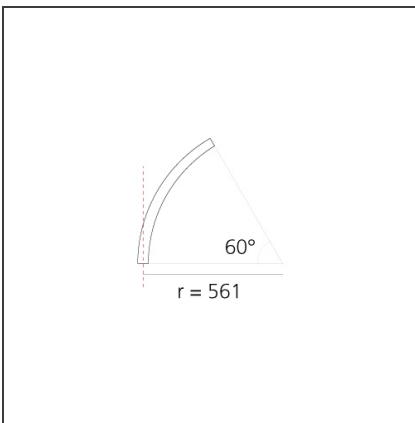

TECHNICAL DRAWINGS

FEATURES

Article Code:	AQ70415	Series:	Indoor, 2018
Colour:	Brushed Silver	Emission:	Artemide Collection
Installation:	Recessed, Wall, Suspension, Ceiling		Direct
Environment:	Indoor		

DIMENSIONS

Width:	cm 2.7
Height:	cm 5.4

INCLUDED SOURCES

Category:	LED	Color temperature (K):	2700K
Number:	1	Color Tolerance:	MacAdam 2SDCM
Watt:	12W	Service Life:	L70 (6K) 50000h
Type:	0		

LUMINAIRE

Watt:	12W	Delivered lumens output (lm):	777lm
		CCT:	3000K
		CRI:	80

Notes

*Uses 1 DALI address. Each module, angle and curved elements are provided with mechanical and electrical joints and installation accessories. 1 suspension cable is also included. End caps have to be ordered separately. Sharping kit (louvres and covers) has to be ordered separately.