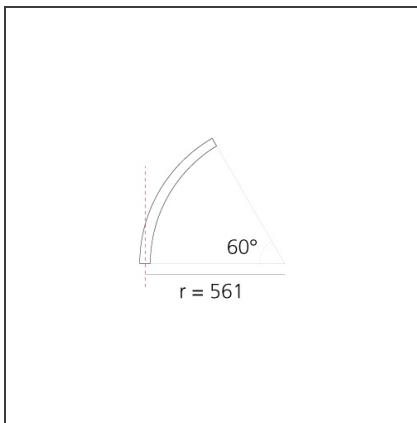

TECHNICAL DRAWINGS

FEATURES

Article Code:	AQ70418	Series:	Indoor, 2018
Colour:	Brushed Copper	Emission:	Artemide Collection Direct
Installation:	Recessed, Wall, Suspension, Ceiling		
Environment:	Indoor		

DIMENSIONS

Width:	cm 2.7
Height:	cm 5.4

INCLUDED SOURCES

Category:	LED	Color temperature (K):	2700K
Number:	1	Color Tolerance:	MacAdam 2SDCM
Watt:	12W	Service Life:	L70 (6K) 50000h
Type:	0		

LUMINAIRE

Watt:	12W	Delivered lumens output (lm):	777lm
		CCT:	3000K
		CRI:	80

Notes

*Uses 1 DALI address. Each module, angle and curved elements are provided with mechanical and electrical joints and installation accessories. 1 suspension cable is also included. End caps have to be ordered separately. Sharping kit (louvres and covers) has to be ordered separately. Depending on the driver, the product can be undimmable or dimmable DALI.