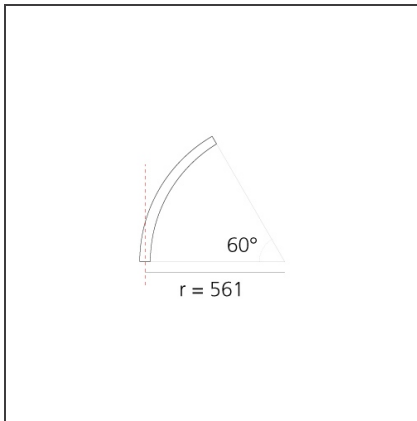

TECHNICAL DRAWINGS

FEATURES

Article Code:	AQ70901	Series:	Indoor, 2018
Colour:	White		Artemide Collection
Installation:	Recessed, Wall, Suspension, Ceiling	Emission:	Direct
Environment:	Indoor		

DIMENSIONS

Width:	cm 2.7
Height:	cm 5.4

INCLUDED SOURCES

Category:	LED	Color temperature (K):	2700K
Number:	1	Color Tolerance:	MacAdam 2SDCM
Watt:	12W	Service Life:	L70 (6K) 50000h
Type:	0		

LUMINAIRE

Watt:	12W	Delivered lumens output (lm):	777lm
		CCT:	2700K
		CRI:	90

Notes

*Uses 1 DALI address. Each module, angle and curved elements are provided with mechanical and electrical joints and installation accessories. 1 suspension cable is also included. End caps have to be ordered separately. Sharping kit (louvres and covers) has to be ordered separately. Depending on the driver, the product can be undimmable or dimmable DALI.