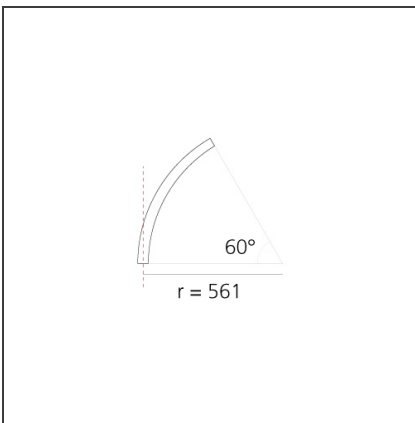

TECHNICAL DRAWINGS

FEATURES

Article Code:	AQ70915	Series:	Indoor, 2018
Colour:	Brushed Silver		Artemide Collection
Installation:	Recessed, Wall, Suspension, Ceiling	Emission:	Direct
Environment:	Indoor		

DIMENSIONS

Width:	cm 2.7
Height:	cm 5.4

INCLUDED SOURCES

Category:	LED	Color temperature (K):	2700K
Number:	1	Color Tolerance:	MacAdam 2SDCM
Watt:	12W	Service Life:	L70 (6K) 50000h
Type:	0		

LUMINAIRE

Watt:	12W	Delivered lumens output (lm):	777lm
		CCT:	2700K
		CRI:	90

Notes

*Uses 1 DALI address. Each module, angle and curved elements are provided with mechanical and electrical joints and installation accessories. 1 suspension cable is also included. End caps have to be ordered separately. Sharping kit (louvres and covers) has to be ordered separately. Depending on the driver, the product can be undimmable or dimmable DALI.