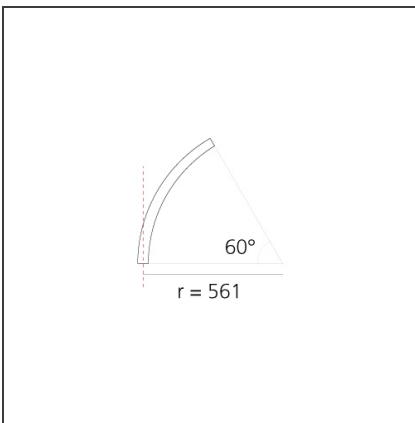

TECHNICAL DRAWINGS

FEATURES

Article Code:	AQ70920	Series:	Indoor, 2018
Colour:	Brushed Bronze		Artemide Collection
Installation:	Recessed, Wall, Suspension, Ceiling	Emission:	Direct
Environment:	Indoor		

DIMENSIONS

Width:	cm 2.7
Height:	cm 5.4

INCLUDED SOURCES

Category:	LED	Color temperature (K):	2700K
Number:	1	Color Tolerance:	MacAdam 2SDCM
Watt:	12W	Service Life:	L70 (6K) 50000h
Type:	0		

LUMINAIRE

Watt:	12W	Delivered lumens output (lm):	777lm
		CCT:	2700K
		CRI:	90

Notes

*Uses 1 DALI address. Each module, angle and curved elements are provided with mechanical and electrical joints and installation accessories. 1 suspension cable is also included. End caps have to be ordered separately. Sharping kit (louvres and covers) has to be ordered separately. Depending on the driver, the product can be undimmable or dimmable DALI.