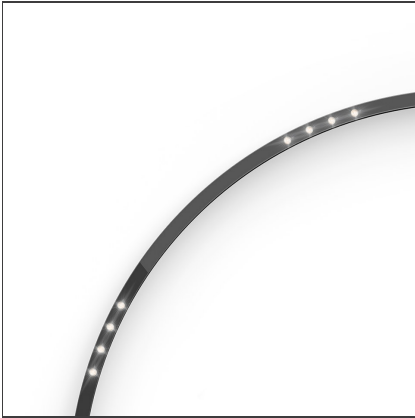

**A.24 - Suspension Sharping Emission - Curved Elements - 62° - R=561mm - α=60° - 2700K - Brushed Bronze**

IP20   Dimmerable: 

**DESIGN BY**

Carlotta de Bevilacqua

**DESCRIPTION**

A.24 is an open platform. A single intelligent profile generates three light performances while following the architecture with continuity, freedom and exibility. It is a fluid system that harbours a patented optoelectronic technology.

**DIMENSIONS**

<b>Width:</b>	cm 2.7
<b>Height:</b>	cm 5.4

**INCLUDED SOURCES**

<b>Category:</b>	LED	<b>Color temperature (K):</b>	2700K
<b>Number:</b>	1	<b>Color Tolerance:</b>	MacAdam 2SDCM
<b>Watt:</b>	12W	<b>Service Life:</b>	L70 (6K) 50000h
<b>Type:</b>	0		

**LUMINAIRE**

<b>Watt:</b>	12W	<b>Delivered lumens output (lm):</b>	777lm
		<b>CCT:</b>	2700K
		<b>CRI:</b>	90

**Notes**

\*Uses 1 DALI address. Each module, angle and curved elements are provided with mechanical and electrical joints and installation accessories. 1 suspension cable is also included. End caps have to be ordered separately. Sharping kit (louvres and covers) has to be ordered separately. Depending on the driver, the product can be undimmable or dimmable DALI.